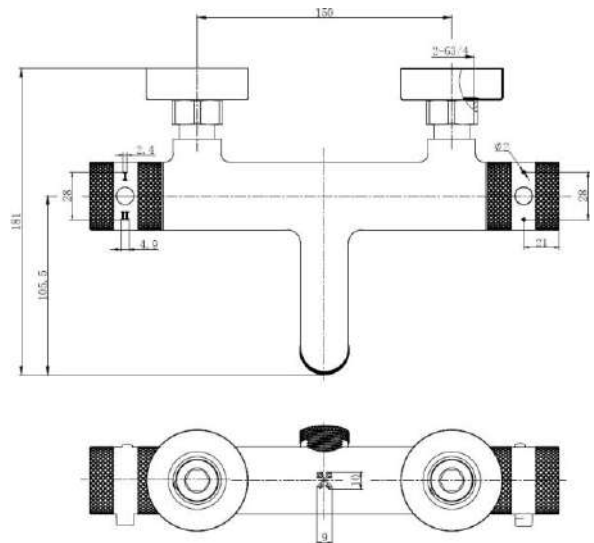

PRODUCT DATA SHEET

Core Thermo BSM 2 Outlet Gunmetal

Product Code: NU-143

SCUDO
BEAUTIFUL BATHROOMS

0330 124 7290

sales@scudo.co.uk - www.scudo.co.uk

Scudo is the trading name of Harrison Bathrooms Ltd. Whilst we endeavor to ensure that the product information is accurate, we accept no liability for any information given. All images are for illustration purposes only. Product images and specification are subject to change. Measurement are in millimeters and are nominal.

Product Name	NU-143
Product Description	Core Thermo BSM 2 Outlet Gunmetal
Product Transportation	
Barcode	5060991257284
Country of origin	CH
Commodity code	8481801190
Product Measurements	
Product Weight	2.19KG
Product Width	276mm
Product Height	55mm
Product Depth	170mm
Primary Packed Measurements	
Packaged Weight	2.6KG
Packed Height	200mm
Packed Width	222mm
Packed Length	260mm

General Information	
Construction Material	Brass / Stainless Steel
Installation type	Wall Mounted
Colour / Finish	Gunmetal
Tap / Shower Attributes	
WRAS Approved	No
TMV Approved	No
Minimum Operating Pressure (bar)	0.5
Maximum Operating Pressure (bar)	5
Inlet Connection	3/4BSP
Shower Type	Exposed Wall Mounted
Flow Rates	
0.2bar (l/min)	3.5
0.5bar (l/min)	6.8
1bar (l/min)	9.7
2bar (l/min)	13.6
3bar (l/min)	15.4
5bar (l/min)	19.6