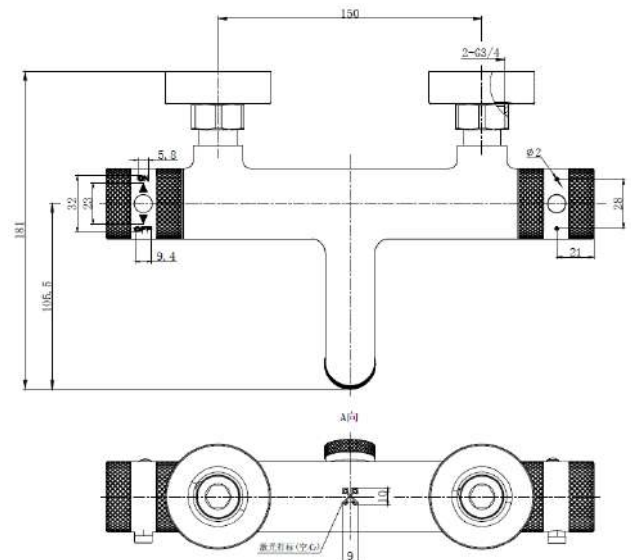

PRODUCT DATA SHEET

Core Thermo BSM 1 Outlet Chrome

Product Code: NU-144

SCUDO
BEAUTIFUL BATHROOMS

0330 124 7290

sales@scudo.co.uk - www.scudo.co.uk

Scudo is the trading name of Harrison Bathrooms Ltd. Whilst we endeavor to ensure that the product information is accurate, we accept no liability for any information given. All images are for illustration purposes only. Product images and specification are subject to change. Measurement are in millimeters and are nominal.

Product Name	NU-144
Product Description	Core Thermo BSM 1 Outlet Chrome
Product Transportation	
Barcode	5060991257291
Country of origin	CH
Commodity code	8481801190
Product Measurements	
Product Weight	2.19KG
Product Width	276mm
Product Height	55mm
Product Depth	170mm
Primary Packed Measurements	
Packaged Weight	2.KG
Packed Height	155mm
Packed Width	165mm
Packed Length	295mm

General Information	
Construction Material	Brass / Stainless Steel
Installation type	Wall Mounted
Colour / Finish	Chrome
Tap / Shower Attributes	
WRAS Approved	No
TMV Approved	No
Minimum Operating Pressure (bar)	0.5
Maximum Operating Pressure (bar)	5
Inlet Connection	3/4BSP
Shower Type	Exposed Wall Mounted
Flow Rates	
0.2bar (l/min)	3.2
0.5bar (l/min)	6.3
1bar (l/min)	7.9
2bar (l/min)	11.8
3bar (l/min)	14.1
5bar (l/min)	18.7