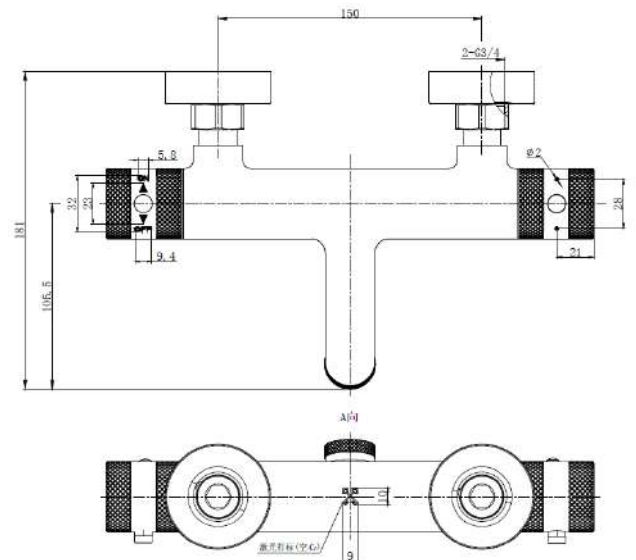

Product Name	NU-145
Product Description	Core Thermo BSM 1 Outlet Black
Product Transportation	
Barcode	5060991257307
Country of origin	CH
Commodity code	8481801190
Product Measurements	
Product Weight	2.19KG
Product Width	276mm
Product Height	55mm
Product Depth	170mm
Primary Packed Measurements	
Packaged Weight	2.KG
Packed Height	155mm
Packed Width	165mm
Packed Length	295mm

General Information	
Construction Material	Brass / Stainless Steel
Installation type	Wall Mounted
Colour / Finish	Black
Tap / Shower Attributes	
WRAS Approved	No
TMV Approved	No
Minimum Operating Pressure (bar)	0.5
Maximum Operating Pressure (bar)	5
Inlet Connection	3/4BSP
Shower Type	Exposed Wall Mounted
Flow Rates	
0.2bar (l/min)	3.2
0.5bar (l/min)	6.3
1bar (l/min)	7.9
2bar (l/min)	11.8
3bar (l/min)	14.1
5bar (l/min)	18.7

**Dimensions**  
(measurements in mm)