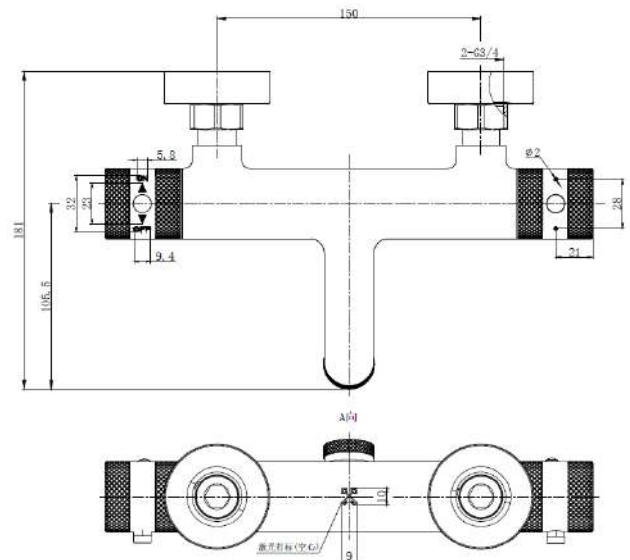

|                                    |  |
|------------------------------------|--|
| Product Name                       | NU-146                                 |
| Product Description                | Core Thermo BSM 1 Outlet Brushed Brass |
| <b>Product Transportation</b>      |  |
| Barcode                            | 5060991257314                          |
| Country of origin                  | CH                                     |
| Commodity code                     | 8481801190                             |
| <b>Product Measurements</b>        |  |
| Product Weight                     | 2.19KG                                 |
| Product Width                      | 276mm                                  |
| Product Height                     | 55mm                                   |
| Product Depth                      | 170mm                                  |
| <b>Primary Packed Measurements</b> |  |
| Packaged Weight                    | 2.KG                                   |
| Packed Height                      | 155mm                                  |
| Packed Width                       | 165mm                                  |
| Packed Length                      | 295mm                                  |

**Dimensions**  
(measurements in mm)