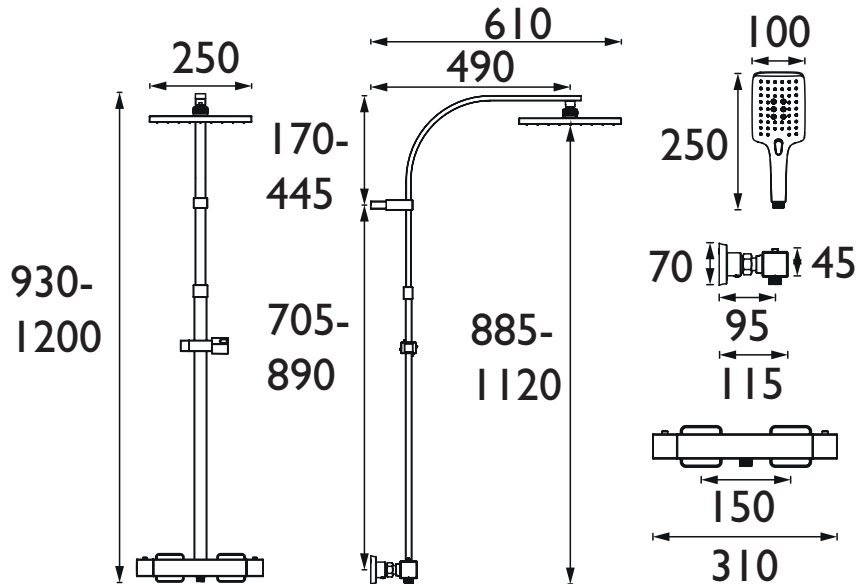

QD SHXDIVCTFF BLK QUADRATO Shower Range

Quadrato Safe Touch Adjustable
Thermostatic Rigid Riser Bar Shower Black

Features:

- All in one box - pack includes bar shower valve, hose, telescopic rigid riser rail and rub-clean anti-limescale drench head and multi function handset so nothing to buy separately.
- Supplied with a fast fit Wallmount 12 fixing kit with built-in front of wall isolation valves on both the hot and cold feed, making it simple to fit, maintain and replace.
- Safe Touch technology ensures the valve stays cool to the touch while in use
- Telescopic riser so you can adjust the height to suit your space. Giving you the flexibility to fit in a wet room/walk in shower or over a bath.
- Integral two outlet diverter so you can easily switch between the handset or drench head.

Product Certifications:

For more products, visit our website:
<http://www.bristan.com>

Specification

Finish/Colour:	Black
Main Construction Material:	Brass; Stainless Steel; ABS
No of Controls:	2
Shower Type:	Bar Shower
Shower Head Type:	Fixed Head and Multi-Function Handset
Shower Kit:	Telescopic Riser with Fixed Head and Handset
Valve/Cartridge Type:	Thermostatic Cartridge
Maximum Hot Water Supply Temperature °C:	60
Plumbing System Suitability:	Suitable for high pressure plumbing systems
Minimum Dynamic Pressure (bar):	1
Maximum Dynamic Pressure (bar):	5
Maximum Static Pressure (bar):	10
Connection Inlet:	15mm Compression
Connection Outlet:	G1/2"
Isolation Valve Included:	Yes
Check Valve Included:	Yes

Dimensions (measurements in mm)

Flow Rates (l/min)

System Pressure (bar)	1	2	3	4	5
Through Handset (mixed)	4.3	6.3	7.6	8.3	8.3
Through Fixed Head (mixed)	6.1	8.6	9.8	9.9	9.4

TECHNICAL DATA SHEET

BRISTAN

D1