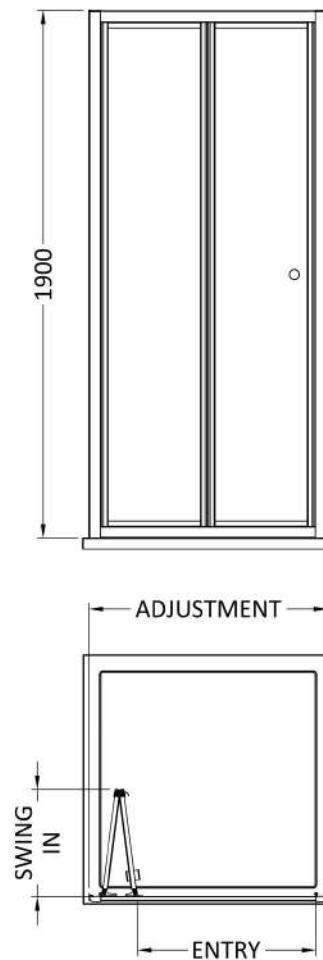

Sales Code: SMBD10-E6

Description: 1900 X 1000mm Bi-Fold Shower Door

Product Dimensions

Height (mm):	1900
Width (mm):	990
Depth (mm):	39
Nett Weight (kg):	28.2

Packaging Dimensions

Height (mm):	1955
Width (mm):	995
Length (mm):	85
Gross Weight (kg):	28.2

Packaging Data

Box Colour:	Brown Cardboard Box - Printed
Box Qty:	1
Label Size:	100 x 50
Label Colour:	Not Applicable
Label Qty:	0

Outer Box Dimensions (If Applicable)

Height (mm):	
Width (mm):	
Depth (mm):	
Length (mm):	
Gross Weight (kg):	
Barcode:	5056678433546

Product Details

Country of Origin:	China
Fitting Instruction:	No
CE & UKCA:	No
Profile Material:	Aluminium
Profile Finish:	Chrome
Adjustments (mm):	950mm - 990mm
Entry Width (mm):	736mm
Swing In Dim (mm):	435mm
Swing Out Dim (mm):	N/A
Radius (mm):	Not Applicable
Glass Thickness (mm):	4
Easy Fit:	Yes
Easy Clean:	No
Handle Style:	Knob Handle
Handle Material:	ABS
Enclosure Design:	Framed
Wheel Type:	Captive And Fixed.
Support Bar Included:	Support Bar Not Included
Extras:	None