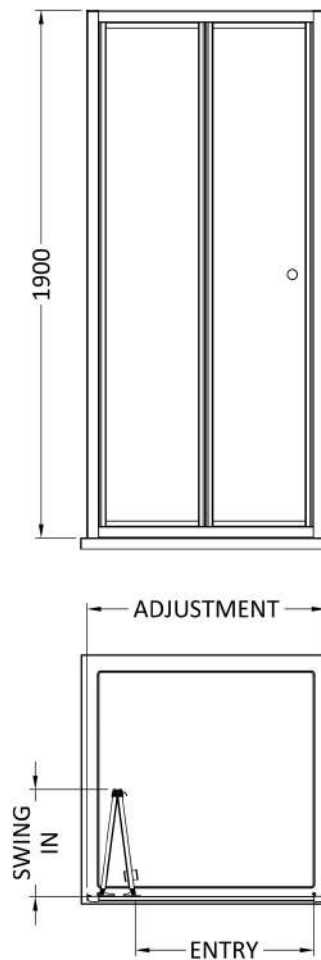

Sales Code: SMBD11-E6

Description: 1900 X 1100mm Bi-Fold Shower Door

Product Dimensions

Height (mm):	1900
Width (mm):	1090
Depth (mm):	39
Nett Weight (kg):	28.3

Packaging Dimensions

Height (mm):	1955
Width (mm):	1095
Length (mm):	85
Gross Weight (kg):	28.3

Packaging Data

Box Colour:	Brown Cardboard Box - Printed
Box Qty:	1
Label Size:	100 x 50
Label Colour:	Not Applicable
Label Qty:	0

Outer Box Dimensions (If Applicable)

Height (mm):	
Width (mm):	
Depth (mm):	
Length (mm):	
Gross Weight (kg):	
Barcode:	5056678433553

Product Details

Country of Origin:	China
Fitting Instruction:	No
CE & UKCA:	No
Profile Material:	Aluminium
Profile Finish:	Chrome
Adjustments (mm):	1050mm - 1090mm
Entry Width (mm):	836mm
Swing In Dim (mm):	485mm
Swing Out Dim (mm):	N/A
Radius (mm):	Not Applicable
Glass Thickness (mm):	4
Easy Fit:	Yes
Easy Clean:	No
Handle Style:	Knob Handle
Handle Material:	ABS
Enclosure Design:	Framed
Wheel Type:	Captive And Fixed.
Support Bar Included:	Support Bar Not Included
Extras:	None