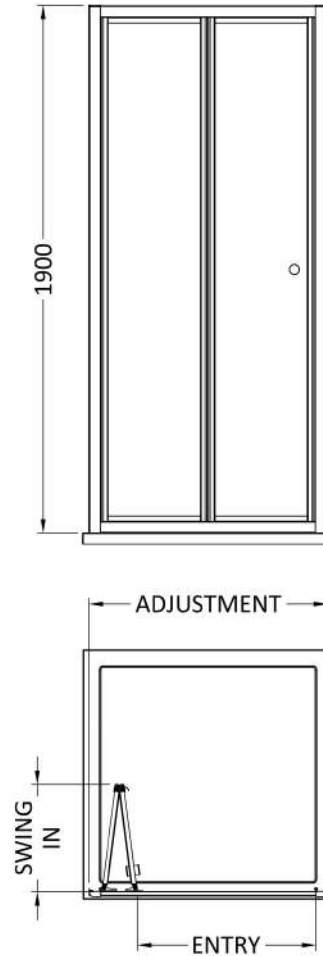

Sales Code: SMBD12-E6

Description: 1900 X 1200mm Bi-Fold Shower Door

Product Dimensions

Height (mm):	1900
Width (mm):	1190
Depth (mm):	39
Nett Weight (kg):	30.2

Packaging Dimensions

Height (mm):	1955
Width (mm):	1195
Length (mm):	85
Gross Weight (kg):	30.2

Packaging Data

Box Colour:	Brown Cardboard Box - Printed
Box Qty:	1
Label Size:	100 x 50
Label Colour:	Not Applicable
Label Qty:	0

Outer Box Dimensions (If Applicable)

Height (mm):	
Width (mm):	
Depth (mm):	
Length (mm):	
Gross Weight (kg):	
Barcode:	5056678433560

Product Details

Country of Origin:	China
Fitting Instruction:	No
CE & UKCA:	No
Profile Material:	Aluminium
Profile Finish:	Chrome
Adjustments (mm):	1150mm - 1190mm
Entry Width (mm):	936mm
Swing In Dim (mm):	535mm
Swing Out Dim (mm):	N/A
Radius (mm):	Not Applicable
Glass Thickness (mm):	4
Easy Fit:	Yes
Easy Clean:	No
Handle Style:	Knob Handle
Handle Material:	ABS
Enclosure Design:	Framed
Wheel Type:	Captive And Fixed.
Support Bar Included:	Support Bar Not Included
Extras:	None