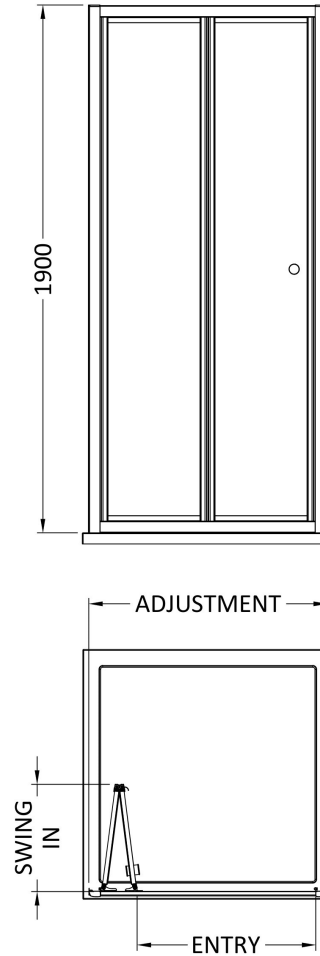

Sales Code: SMBD7-E6

Description: 1900 X 700mm Bi-Fold Shower Door

Product Dimensions

Height (mm):	1900
Width (mm):	690
Depth (mm):	39
Nett Weight (kg):	19.6

Packaging Dimensions

Height (mm):	1955
Width (mm):	695
Length (mm):	85
Gross Weight (kg):	19.6

Packaging Data

Box Colour:	Brown Cardboard Box - Printed
Box Qty:	1
Label Size:	100 x 50
Label Colour:	Not Applicable
Label Qty:	0

Outer Box Dimensions (If Applicable)

Height (mm):	
Width (mm):	
Depth (mm):	
Length (mm):	
Gross Weight (kg):	
Barcode:	5056678433508

Product Details

Country of Origin:	China
Fitting Instruction:	No
CE & UKCA:	No
Profile Material:	Aluminium
Profile Finish:	Chrome
Adjustments (mm):	650mm-690mm
Entry Width (mm):	436mm
Swing In Dim (mm):	285mm
Swing Out Dim (mm):	N/A
Radius (mm):	Not Applicable
Glass Thickness (mm):	4
Easy Fit:	Yes
Easy Clean:	No
Handle Style:	Knob Handle
Handle Material:	ABS
Enclosure Design:	Framed
Wheel Type:	Captive And Fixed.
Support Bar Included:	Support Bar Not Included
Extras:	None