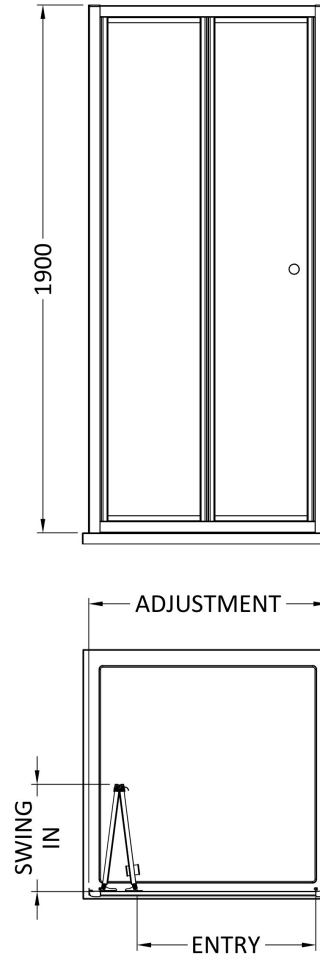

Sales Code: SMBD76-E6

Description: 1900 X 760mm Bi-Fold Shower Door

Product Dimensions

Height (mm):	1900
Width (mm):	750
Depth (mm):	39
Nett Weight (kg):	22.8

Packaging Dimensions

Height (mm):	1955
Width (mm):	755
Length (mm):	85
Gross Weight (kg):	22.8

Packaging Data

Box Colour:	Brown Cardboard Box - Printed
Box Qty:	1
Label Size:	100 x 50
Label Colour:	Not Applicable
Label Qty:	0

Outer Box Dimensions (If Applicable)

Height (mm):	
Width (mm):	
Depth (mm):	
Length (mm):	
Gross Weight (kg):	
Barcode:	5056678433515

Product Details

Country of Origin:	China
Fitting Instruction:	No
CE & UKCA:	No
Profile Material:	Aluminium
Profile Finish:	Chrome
Adjustments (mm):	710mm - 750mm
Entry Width (mm):	516mm
Swing In Dim (mm):	315mm
Swing Out Dim (mm):	N/A
Radius (mm):	Not Applicable
Glass Thickness (mm):	4
Easy Fit:	Yes
Easy Clean:	No
Handle Style:	Knob Handle
Handle Material:	ABS
Enclosure Design:	Framed
Wheel Type:	Captive And Fixed.
Support Bar Included:	Support Bar Not Included
Extras:	None