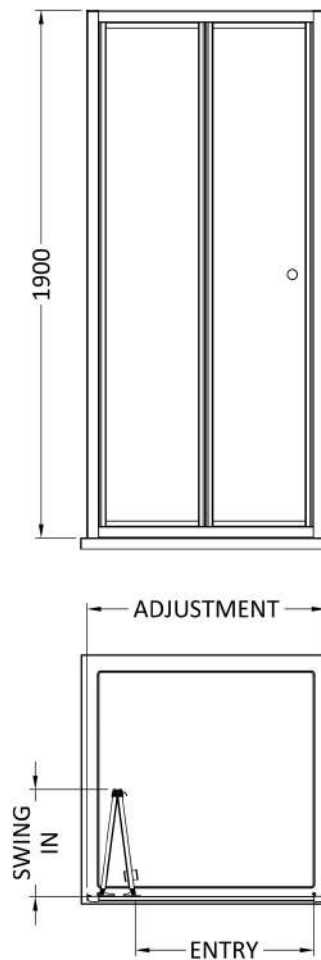

Sales Code: SMBD76BB-E6

Description: 1900 X 760mm Bi-Fold Shower Door

**Product Dimensions**

Height (mm):	1900
Width (mm):	750
Depth (mm):	39
Nett Weight (kg):	22.8

**Packaging Dimensions**

Height (mm):	1955
Width (mm):	755
Length (mm):	85
Gross Weight (kg):	22.8

**Packaging Data**

Box Colour:	Brown Cardboard Box - Printed
Box Qty:	1
Label Size:	100 x 50
Label Colour:	Not Applicable
Label Qty:	0

**Outer Box Dimensions (If Applicable)**

Height (mm):	
Width (mm):	
Depth (mm):	
Length (mm):	
Gross Weight (kg):	
Barcode:	5056678452905

**Product Details**

Country of Origin:	China
Fitting Instruction:	No
CE & UKCA:	No
Profile Material:	Aluminium
Profile Finish:	Brushed Brass
Adjustments (mm):	710mm - 750mm
Entry Width (mm):	516mm
Swing In Dim (mm):	315mm
Swing Out Dim (mm):	N/A
Radius (mm):	Not Applicable
Glass Thickness (mm):	4
Easy Fit:	Yes
Easy Clean:	No
Handle Style:	Knob Handle
Handle Material:	ABS
Enclosure Design:	Framed
Wheel Type:	Captive And Fixed.
Support Bar Included:	Support Bar Not Included
Extras:	None