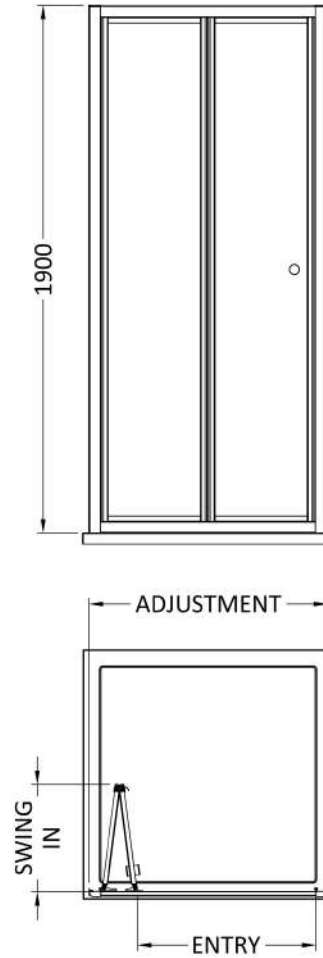

Sales Code: SMBD76BP-E6

Description: 1900 X 760mm Bi-Fold Shower Door

**Product Dimensions**

Height (mm):	1900
Width (mm):	750
Depth (mm):	39
Nett Weight (kg):	22.8

**Packaging Dimensions**

Height (mm):	1955
Width (mm):	755
Length (mm):	85
Gross Weight (kg):	22.8

**Packaging Data**

Box Colour:	Brown Cardboard Box - Printed
Box Qty:	1
Label Size:	100 x 50
Label Colour:	Not Applicable
Label Qty:	0

**Outer Box Dimensions (If Applicable)**

Height (mm):	
Width (mm):	
Depth (mm):	
Length (mm):	
Gross Weight (kg):	
Barcode:	5056678452561

**Product Details**

Country of Origin:	China
Fitting Instruction:	No
CE & UKCA:	No
Profile Material:	Aluminium
Profile Finish:	Matt Black
Adjustments (mm):	710mm - 750mm
Entry Width (mm):	516mm
Swing In Dim (mm):	315mm
Swing Out Dim (mm):	N/A
Radius (mm):	Not Applicable
Glass Thickness (mm):	4
Easy Fit:	Yes
Easy Clean:	No
Handle Style:	Knob Handle
Handle Material:	ABS
Enclosure Design:	Framed
Wheel Type:	Captive And Fixed.
Support Bar Included:	Support Bar Not Included
Extras:	None