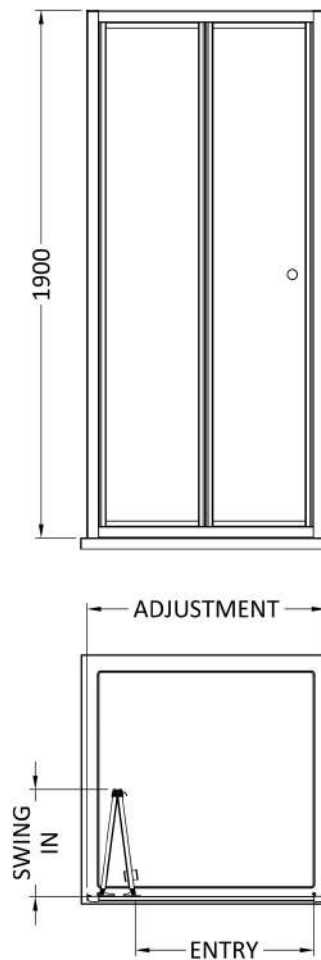

Sales Code: SMBD7BB-E6

Description: 1900 X 700mm Bi-Fold Shower Door

**Product Dimensions**

Height (mm):	1900
Width (mm):	690
Depth (mm):	39
Nett Weight (kg):	19.6

**Packaging Dimensions**

Height (mm):	1955
Width (mm):	695
Length (mm):	85
Gross Weight (kg):	19.6

**Packaging Data**

Box Colour:	Brown Cardboard Box - Printed
Box Qty:	1
Label Size:	100 x 50
Label Colour:	Not Applicable
Label Qty:	0

**Outer Box Dimensions (If Applicable)**

Height (mm):	
Width (mm):	
Depth (mm):	
Length (mm):	
Gross Weight (kg):	
Barcode:	5056678452899

**Product Details**

Country of Origin:	China
Fitting Instruction:	No
CE & UKCA:	No
Profile Material:	Aluminium
Profile Finish:	Brushed Brass
Adjustments (mm):	650mm-690mm
Entry Width (mm):	436mm
Swing In Dim (mm):	285mm
Swing Out Dim (mm):	N/A
Radius (mm):	Not Applicable
Glass Thickness (mm):	4
Easy Fit:	Yes
Easy Clean:	No
Handle Style:	Knob Handle
Handle Material:	ABS
Enclosure Design:	Framed
Wheel Type:	Captive And Fixed.
Support Bar Included:	Support Bar Not Included
Extras:	None