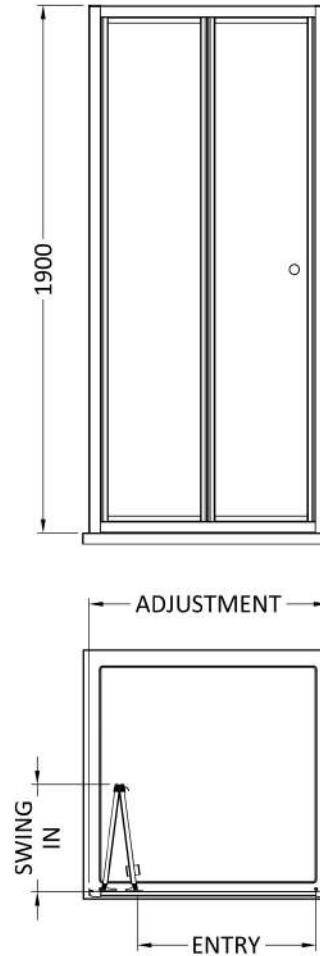

Sales Code: SMBD7BP-E6

Description: 1900 X 700mm Bi-Fold Shower Door

Product Dimensions

Height (mm):	1900
Width (mm):	690
Depth (mm):	39
Nett Weight (kg):	19.6

Packaging Dimensions

Height (mm):	1955
Width (mm):	695
Length (mm):	85
Gross Weight (kg):	19.6

Packaging Data

Box Colour:	Brown Cardboard Box - Printed
Box Qty:	1
Label Size:	100 x 50
Label Colour:	Not Applicable
Label Qty:	0

Outer Box Dimensions (If Applicable)

Height (mm):	
Width (mm):	
Depth (mm):	
Length (mm):	
Gross Weight (kg):	
Barcode:	5056678452554

Product Details

Country of Origin:	China
Fitting Instruction:	No
CE & UKCA:	No
Profile Material:	Aluminium
Profile Finish:	Matt Black
Adjustments (mm):	650mm-690mm
Entry Width (mm):	436mm
Swing In Dim (mm):	285mm
Swing Out Dim (mm):	N/A
Radius (mm):	Not Applicable
Glass Thickness (mm):	4
Easy Fit:	Yes
Easy Clean:	No
Handle Style:	Knob Handle
Handle Material:	ABS
Enclosure Design:	Framed
Wheel Type:	Captive And Fixed.
Support Bar Included:	Support Bar Not Included
Extras:	None