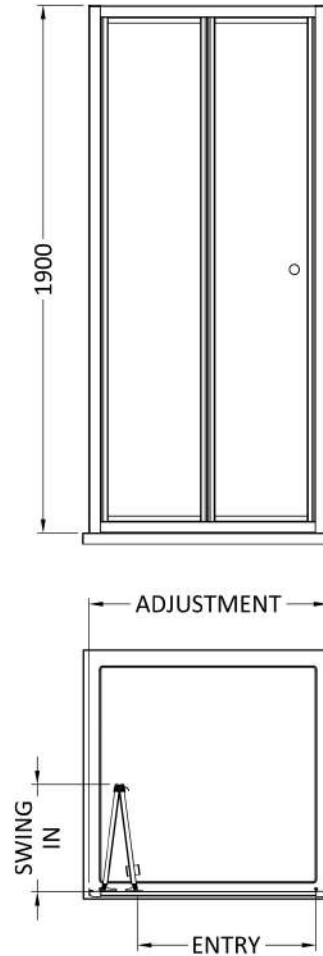

Sales Code: SMBD8BB-E6

Description: 1900 X 800mm Bi-Fold Shower Door

Product Dimensions

Height (mm):	1900
Width (mm):	790
Depth (mm):	39
Nett Weight (kg):	24.3

Packaging Dimensions

Height (mm):	1955
Width (mm):	795
Length (mm):	85
Gross Weight (kg):	24.3

Packaging Data

Box Colour:	Brown Cardboard Box - Printed
Box Qty:	1
Label Size:	100 x 50
Label Colour:	Not Applicable
Label Qty:	0

Outer Box Dimensions (If Applicable)

Height (mm):	
Width (mm):	
Depth (mm):	
Length (mm):	
Gross Weight (kg):	
Barcode:	5056678452912

Product Details

Country of Origin:	China
Fitting Instruction:	No
CE & UKCA:	No
Profile Material:	Aluminium
Profile Finish:	Brushed Brass
Adjustments (mm):	750mm - 790mm
Entry Width (mm):	536mm
Swing In Dim (mm):	335mm
Swing Out Dim (mm):	N/A
Radius (mm):	Not Applicable
Glass Thickness (mm):	4
Easy Fit:	Yes
Easy Clean:	No
Handle Style:	Knob Handle
Handle Material:	ABS
Enclosure Design:	Framed
Wheel Type:	Captive And Fixed.
Support Bar Included:	Support Bar Not Included
Extras:	None