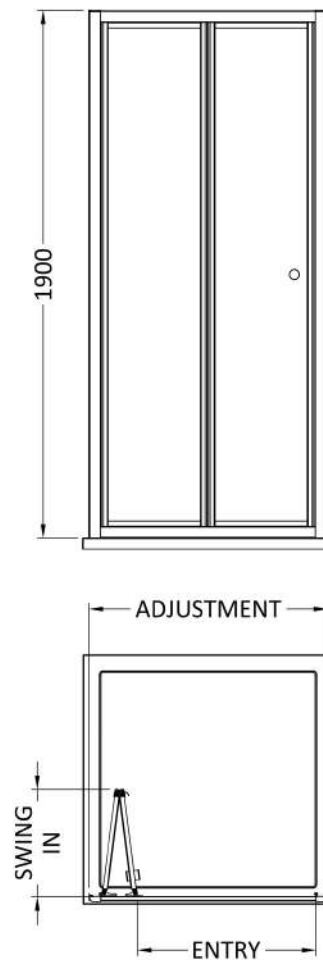

Sales Code: SMBD8BP-E6

Description: 1900 X 800mm Bi-Fold Shower Door

Product Dimensions

Height (mm):	1900
Width (mm):	790
Depth (mm):	39
Nett Weight (kg):	24.3

Packaging Dimensions

Height (mm):	1955
Width (mm):	795
Length (mm):	85
Gross Weight (kg):	24.3

Packaging Data

Box Colour:	Brown Cardboard Box - Printed
Box Qty:	1
Label Size:	100 x 50
Label Colour:	Not Applicable
Label Qty:	0

Outer Box Dimensions (If Applicable)

Height (mm):	
Width (mm):	
Depth (mm):	
Length (mm):	
Gross Weight (kg):	
Barcode:	5056678452578

Product Details

Country of Origin:	China
Fitting Instruction:	No
CE & UKCA:	No
Profile Material:	Aluminium
Profile Finish:	Matt Black
Adjustments (mm):	750mm - 790mm
Entry Width (mm):	536mm
Swing In Dim (mm):	335mm
Swing Out Dim (mm):	N/A
Radius (mm):	Not Applicable
Glass Thickness (mm):	4
Easy Fit:	Yes
Easy Clean:	No
Handle Style:	Knob Handle
Handle Material:	ABS
Enclosure Design:	Framed
Wheel Type:	Captive And Fixed.
Support Bar Included:	Support Bar Not Included
Extras:	None