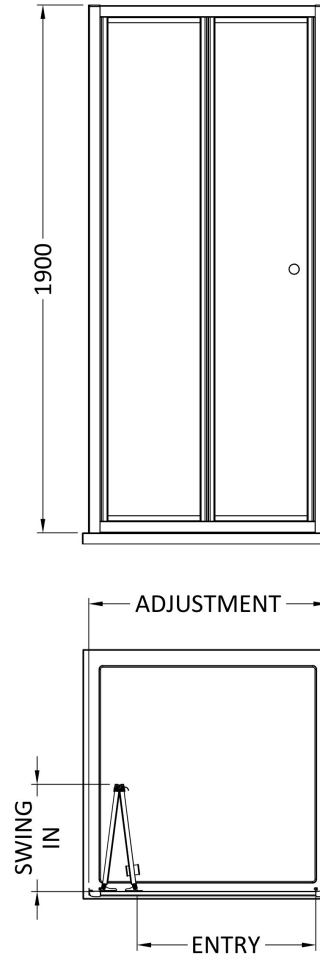

Sales Code: SMBD9-E6

Description: 1900 X 900mm Bi-Fold Shower Door

Product Dimensions

Height (mm):	1900
Width (mm):	890
Depth (mm):	39
Nett Weight (kg):	26.7

Packaging Dimensions

Height (mm):	1955
Width (mm):	895
Length (mm):	85
Gross Weight (kg):	26.7

Packaging Data

Box Colour:	Brown Cardboard Box - Printed
Box Qty:	1
Label Size:	100 x 50
Label Colour:	Not Applicable
Label Qty:	0

Outer Box Dimensions (If Applicable)

Height (mm):	
Width (mm):	
Depth (mm):	
Length (mm):	
Gross Weight (kg):	
Barcode:	5056678433539

Product Details

Country of Origin:	China
Fitting Instruction:	No
CE & UKCA:	No
Profile Material:	Aluminium
Profile Finish:	Chrome
Adjustments (mm):	850mm - 890mm
Entry Width (mm):	636mm
Swing In Dim (mm):	385mm
Swing Out Dim (mm):	N/A
Radius (mm):	Not Applicable
Glass Thickness (mm):	4
Easy Fit:	Yes
Easy Clean:	No
Handle Style:	Knob Handle
Handle Material:	ABS
Enclosure Design:	Framed
Wheel Type:	Captive And Fixed.
Support Bar Included:	Support Bar Not Included
Extras:	None