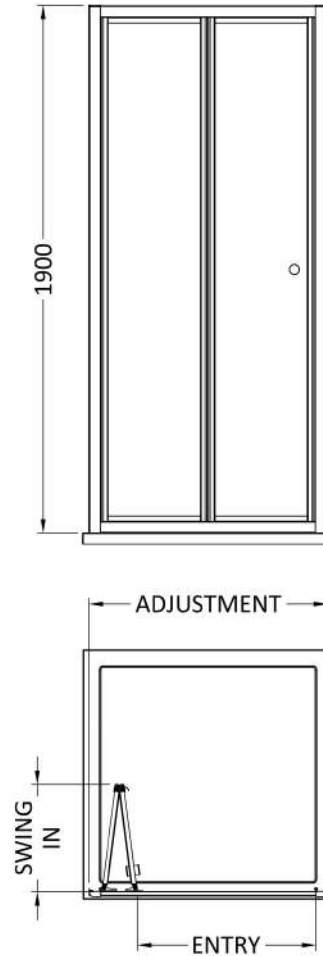

Sales Code: SMBD9BP-E6

Description: 1900 X 900mm Bi-Fold Shower Door

Product Dimensions

Height (mm):	1900
Width (mm):	890
Depth (mm):	39
Nett Weight (kg):	26.7

Packaging Dimensions

Height (mm):	1955
Width (mm):	895
Length (mm):	85
Gross Weight (kg):	26.7

Packaging Data

Box Colour:	Brown Cardboard Box - Printed
Box Qty:	1
Label Size:	100 x 50
Label Colour:	Not Applicable
Label Qty:	0

Outer Box Dimensions (If Applicable)

Height (mm):	
Width (mm):	
Depth (mm):	
Length (mm):	
Gross Weight (kg):	
Barcode:	5056678452585

Product Details

Country of Origin:	China
Fitting Instruction:	No
CE & UKCA:	No
Profile Material:	Aluminium
Profile Finish:	Matt Black
Adjustments (mm):	850mm - 890mm
Entry Width (mm):	636mm
Swing In Dim (mm):	385mm
Swing Out Dim (mm):	N/A
Radius (mm):	Not Applicable
Glass Thickness (mm):	4
Easy Fit:	Yes
Easy Clean:	No
Handle Style:	Knob Handle
Handle Material:	ABS
Enclosure Design:	Framed
Wheel Type:	Captive And Fixed.
Support Bar Included:	Support Bar Not Included
Extras:	None