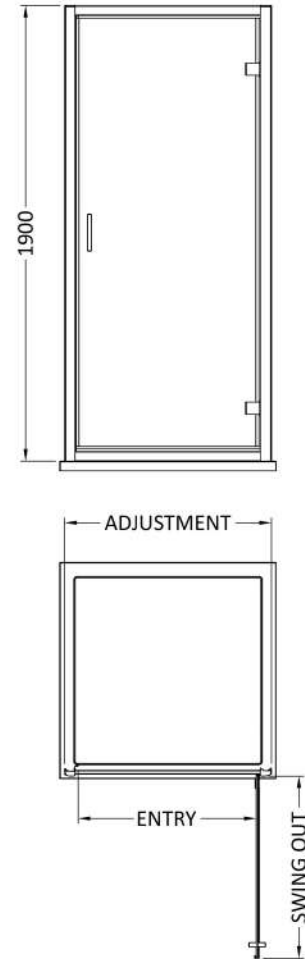

Sales Code: SMHD76BP-E6

Description: Hinge Door 760X1900

Product Dimensions

Height (mm):	1900
Width (mm):	750
Depth (mm):	44
Nett Weight (kg):	26.8

Packaging Dimensions

Height (mm):	1962
Width (mm):	62
Length (mm):	770
Gross Weight (kg):	27.8

Packaging Data

Box Colour:	Brown Cardboard Box - Printed
Box Qty:	1
Label Size:	100 x 50
Label Colour:	Not Applicable
Label Qty:	0

Outer Box Dimensions (If Applicable)

Height (mm):	
Width (mm):	
Depth (mm):	
Length (mm):	
Gross Weight (kg):	
Barcode:	5056678470541

Product Details

Country of Origin:	China
Fitting Instruction:	No
CE & UKCA:	Yes
Profile Material:	Aluminium
Profile Finish:	Matt Black
Adjustments (mm):	720mm-755mm
Entry Width (mm):	580mm
Swing In Dim (mm):	N/A
Swing Out Dim (mm):	580mm
Radius (mm):	Not Applicable
Glass Thickness (mm):	6
Easy Fit:	Yes
Easy Clean:	No
Handle Style:	Square T Shape Handle
Handle Material:	Metal
Enclosure Design:	Semi-Frameless
Wheel Type:	Not Applicable
Support Bar Included:	Support Bar Not Included
Extras:	None