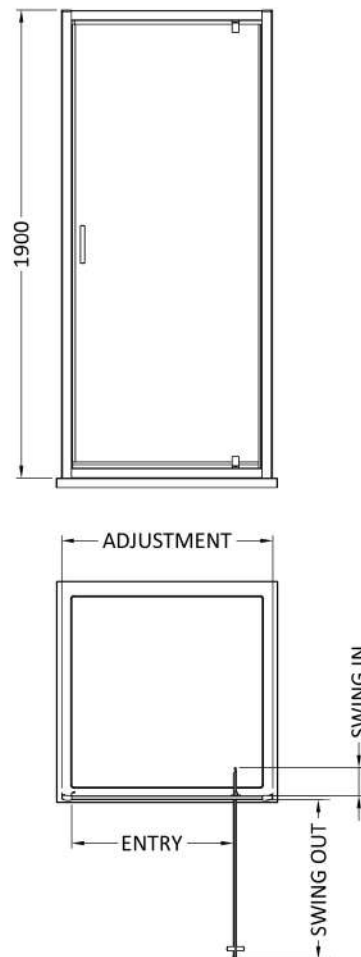

Sales Code: SMPD10-E6

Description: 1900 X 1000mm Pivot Shower Door

### Product Dimensions

Height (mm):	1900
Width (mm):	995
Depth (mm):	44
Nett Weight (kg):	32.5

### Packaging Dimensions

Height (mm):	1962
Width (mm):	1010
Length (mm):	62
Gross Weight (kg):	32.5

### Outer Box Dimensions (If Applicable)

Height (mm):	
Width (mm):	
Depth (mm):	
Length (mm):	
Gross Weight (kg):	
Barcode:	5056678432259