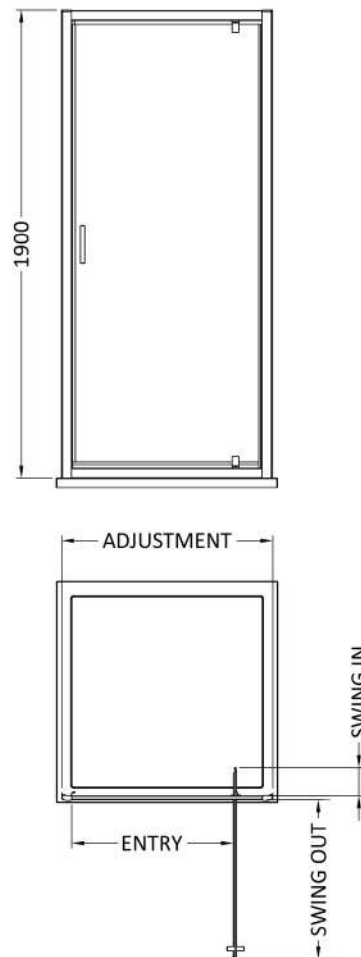

Sales Code: SMPD76BB-E6

Description: 1900 X 760mm Pivot Shower Door

Product Dimensions

Height (mm):	1900
Width (mm):	755
Depth (mm):	44
Nett Weight (kg):	22.8

Packaging Dimensions

Height (mm):	1962
Width (mm):	770
Length (mm):	62
Gross Weight (kg):	22.8

Packaging Data

Box Colour:	Brown Cardboard Box - Printed
Box Qty:	1
Label Size:	100 x 50
Label Colour:	Not Applicable
Label Qty:	0

Outer Box Dimensions (If Applicable)

Height (mm):	
Width (mm):	
Depth (mm):	
Length (mm):	
Gross Weight (kg):	
Barcode:	5056678452653

Product Details

Country of Origin:	China
Fitting Instruction:	No
CE & UKCA:	No
Profile Material:	Aluminium
Profile Finish:	Brushed Brass
Adjustments (mm):	720mm - 755mm
Entry Width (mm):	520mm
Swing In Dim (mm):	115mm
Swing Out Dim (mm):	505mm
Radius (mm):	Not Applicable
Glass Thickness (mm):	6
Easy Fit:	Yes
Easy Clean:	No
Handle Style:	Square T Shape Handle
Handle Material:	ABS
Enclosure Design:	Framed
Wheel Type:	Not Applicable
Support Bar Included:	Support Bar Not Included
Extras:	None