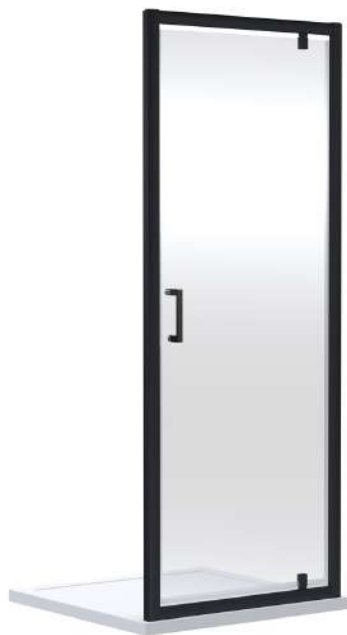

Sales Code: SMPD76BP-E6

Description: 1900 X 760mm Pivot Shower Door

Product Dimensions

Height (mm):	1900
Width (mm):	755
Depth (mm):	44
Nett Weight (kg):	22.8

Packaging Dimensions

Height (mm):	1962
Width (mm):	770
Length (mm):	62
Gross Weight (kg):	22.8

Packaging Data

Box Colour:	Brown Cardboard Box - Printed
Box Qty:	1
Label Size:	100 x 50
Label Colour:	Not Applicable
Label Qty:	0

Outer Box Dimensions (If Applicable)

Height (mm):	
Width (mm):	
Depth (mm):	
Length (mm):	
Gross Weight (kg):	
Barcode:	5056678452318

Product Details

Country of Origin:	China
Fitting Instruction:	No
CE & UKCA:	No
Profile Material:	Aluminium
Profile Finish:	Matt Black
Adjustments (mm):	720mm - 755mm
Entry Width (mm):	520mm
Swing In Dim (mm):	115mm
Swing Out Dim (mm):	505mm
Radius (mm):	Not Applicable
Glass Thickness (mm):	6
Easy Fit:	Yes
Easy Clean:	No
Handle Style:	Square T Shape Handle
Handle Material:	ABS
Enclosure Design:	Framed
Wheel Type:	Not Applicable
Support Bar Included:	Support Bar Not Included
Extras:	None