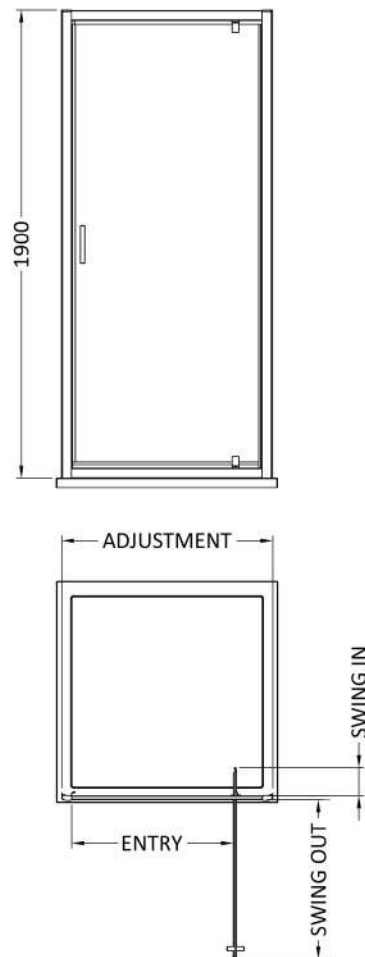

Sales Code: SMPD76BP-E6

Description: 1900 X 760mm Pivot Shower Door

Product Dimensions

Height (mm):	1900
Width (mm):	755
Depth (mm):	44
Nett Weight (kg):	22.8

Packaging Dimensions

Height (mm):	1962
Width (mm):	770
Length (mm):	62
Gross Weight (kg):	22.8

Packaging Data

Box Colour:	Brown Cardboard Box - Printed
Box Qty:	1
Label Size:	100 x 50
Label Colour:	Not Applicable
Label Qty:	0

Outer Box Dimensions (If Applicable)

Height (mm):	
Width (mm):	
Depth (mm):	
Length (mm):	
Gross Weight (kg):	
Barcode:	5056678452318

Product Details

Country of Origin:	China
Fitting Instruction:	No
CE & UKCA:	No
Profile Material:	Aluminium
Profile Finish:	Matt Black
Adjustments (mm):	720mm - 755mm
Entry Width (mm):	520mm
Swing In Dim (mm):	115mm
Swing Out Dim (mm):	505mm
Radius (mm):	Not Applicable
Glass Thickness (mm):	6
Easy Fit:	Yes
Easy Clean:	No
Handle Style:	Square T Shape Handle
Handle Material:	ABS
Enclosure Design:	Framed
Wheel Type:	Not Applicable
Support Bar Included:	Support Bar Not Included
Extras:	None