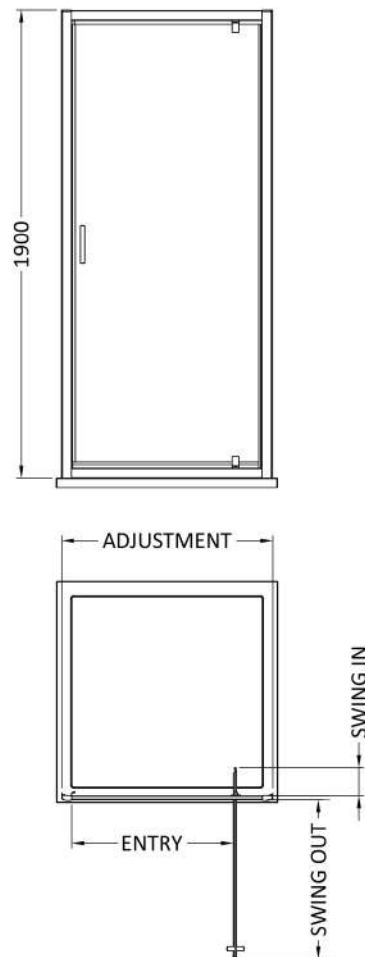

Sales Code: SMPD80BB-E6

Description: 1900 X 800mm Pivot Shower Door

Product Dimensions

Height (mm):	1900
Width (mm):	795
Depth (mm):	44
Nett Weight (kg):	23.9

Packaging Dimensions

Height (mm):	1962
Width (mm):	810
Length (mm):	62
Gross Weight (kg):	23.9

Packaging Data

Box Colour:	Brown Cardboard Box - Printed
Box Qty:	1
Label Size:	100 x 50
Label Colour:	Not Applicable
Label Qty:	0

Outer Box Dimensions (If Applicable)

Height (mm):	
Width (mm):	
Depth (mm):	
Length (mm):	
Gross Weight (kg):	
Barcode:	5056678452660

Product Details

Country of Origin:	China
Fitting Instruction:	No
CE & UKCA:	No
Profile Material:	Aluminium
Profile Finish:	Brushed Brass
Adjustments (mm):	760mm - 795mm
Entry Width (mm):	560mm
Swing In Dim (mm):	115mm
Swing Out Dim (mm):	545mm
Radius (mm):	Not Applicable
Glass Thickness (mm):	6
Easy Fit:	Yes
Easy Clean:	No
Handle Style:	Square T Shape Handle
Handle Material:	ABS
Enclosure Design:	Framed
Wheel Type:	Not Applicable
Support Bar Included:	Support Bar Not Included
Extras:	None