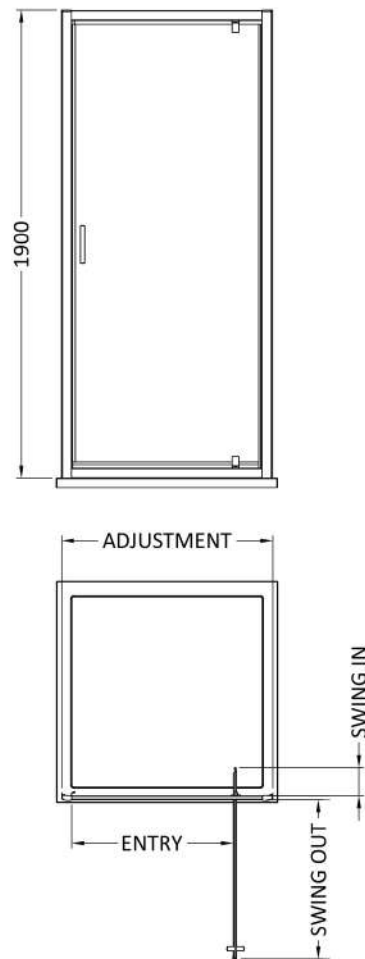

Sales Code: SMPD80BP-E6

Description: 1900 X 800mm Pivot Shower Door

Product Dimensions

Height (mm):	1900
Width (mm):	795
Depth (mm):	44
Nett Weight (kg):	23.9

Packaging Dimensions

Height (mm):	1962
Width (mm):	810
Length (mm):	62
Gross Weight (kg):	23.9

Packaging Data

Box Colour:	Brown Cardboard Box - Printed
Box Qty:	1
Label Size:	100 x 50
Label Colour:	Not Applicable
Label Qty:	0

Outer Box Dimensions (If Applicable)

Height (mm):	
Width (mm):	
Depth (mm):	
Length (mm):	
Gross Weight (kg):	
Barcode:	5056678452325

Product Details

Country of Origin:	China
Fitting Instruction:	No
CE & UKCA:	No
Profile Material:	Aluminium
Profile Finish:	Matt Black
Adjustments (mm):	760mm - 795mm
Entry Width (mm):	560mm
Swing In Dim (mm):	115mm
Swing Out Dim (mm):	545mm
Radius (mm):	Not Applicable
Glass Thickness (mm):	6
Easy Fit:	Yes
Easy Clean:	No
Handle Style:	Square T Shape Handle
Handle Material:	ABS
Enclosure Design:	Framed
Wheel Type:	Not Applicable
Support Bar Included:	Support Bar Not Included
Extras:	None