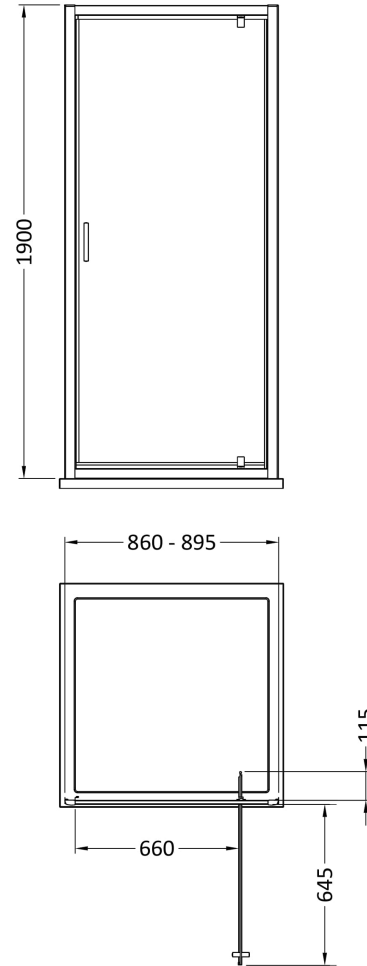

Sales Code: SMPD90-E6

Description: 1900 X 900mm Pivot Shower Door

Product Dimensions

Height (mm):	1900
Width (mm):	895
Depth (mm):	44
Nett Weight (kg):	26.6

Packaging Dimensions

Height (mm):	1962
Width (mm):	910
Length (mm):	62
Gross Weight (kg):	26.6

Packaging Data

Box Colour:	Brown Cardboard Box - Printed
Box Qty:	1
Label Size:	100 x 50
Label Colour:	Not Applicable
Label Qty:	0

Outer Box Dimensions (If Applicable)

Height (mm):	
Width (mm):	
Depth (mm):	
Length (mm):	
Gross Weight (kg):	
Barcode:	5056678432280

Product Details

Country of Origin:	China
Fitting Instruction:	No
CE & UKCA:	No
Profile Material:	Aluminium
Profile Finish:	Chrome
Adjustments (mm):	860mm-895mm
Entry Width (mm):	660mm
Swing In Dim (mm):	115mm
Swing Out Dim (mm):	645mm
Radius (mm):	Not Applicable
Glass Thickness (mm):	6
Easy Fit:	Yes
Easy Clean:	No
Handle Style:	Square T Shape Handle
Handle Material:	ABS
Enclosure Design:	Framed
Wheel Type:	Not Applicable
Support Bar Included:	Support Bar Not Included
Extras:	None