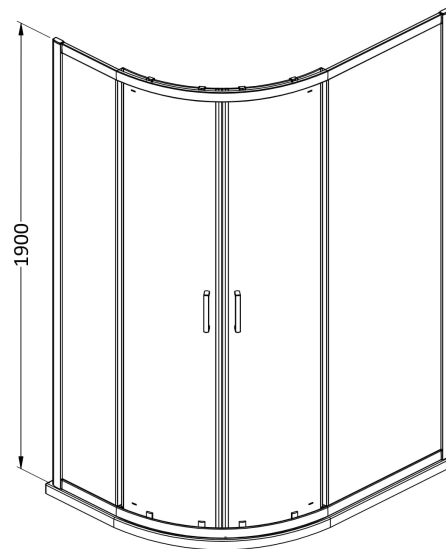

Sales Code: SMQU108BB-E6

Description: 1900 X 1000 X 800mm Offset Quadrant

Product Dimensions

Height (mm):	1900
Width (mm):	980
Depth (mm):	780
Nett Weight (kg):	43.5

Packaging Dimensions

Height (mm):	1955
Width (mm):	525
Length (mm):	120
Gross Weight (kg):	43.5

Packaging Data

Box Colour:	Brown Cardboard Box - Printed
Box Qty:	1
Label Size:	100 x 50
Label Colour:	Not Applicable
Label Qty:	0

Outer Box Dimensions (If Applicable)

Height (mm):	
Width (mm):	
Depth (mm):	
Length (mm):	
Gross Weight (kg):	
Barcode:	5056678452820

Product Details

Country of Origin:	China
Fitting Instruction:	No
CE & UKCA:	No
Profile Material:	Aluminium
Profile Finish:	Brushed Brass
Adjustments (mm):	975 - 995mm / 775 - 795mm
Entry Width (mm):	480mm
Swing In Dim (mm):	N/A
Swing Out Dim (mm):	N/A
Radius (mm):	538 mm
Glass Thickness (mm):	6
Easy Fit:	Yes
Easy Clean:	No
Handle Style:	Square T Shape Handle
Handle Material:	ABS
Enclosure Design:	Framed
Wheel Type:	Dual, Quick Release
Support Bar Included:	Support Bar Not Included
Extras:	None