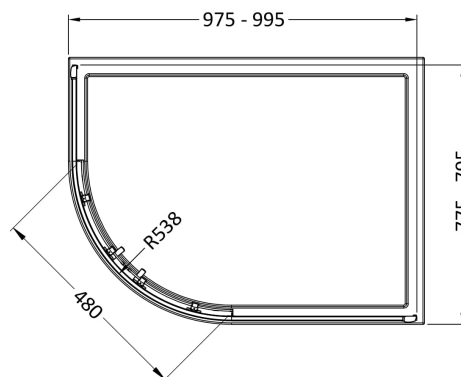

Sales Code: SMQU108BB-E6

Description: 1900 X 1000 X 800mm Offset Quadrant

Product Dimensions

Height (mm):	1900
Width (mm):	980
Depth (mm):	780
Nett Weight (kg):	43.5

Packaging Dimensions

Height (mm):	1955
Width (mm):	525
Length (mm):	120
Gross Weight (kg):	43.5

Packaging Data

Box Colour:	Brown Cardboard Box - Printed
Box Qty:	1
Label Size:	100 x 50
Label Colour:	Not Applicable
Label Qty:	0

Outer Box Dimensions (If Applicable)

Height (mm):	
Width (mm):	
Depth (mm):	
Length (mm):	
Gross Weight (kg):	
Barcode:	5056678452820

Product Details

Country of Origin:	China
Fitting Instruction:	No
CE & UKCA:	No
Profile Material:	Aluminium
Profile Finish:	Brushed Brass
Adjustments (mm):	975 - 995mm / 775 - 795mm
Entry Width (mm):	480mm
Swing In Dim (mm):	N/A
Swing Out Dim (mm):	N/A
Radius (mm):	538 mm
Glass Thickness (mm):	6
Easy Fit:	Yes
Easy Clean:	No
Handle Style:	Square T Shape Handle
Handle Material:	ABS
Enclosure Design:	Framed
Wheel Type:	Dual, Quick Release
Support Bar Included:	Support Bar Not Included
Extras:	None