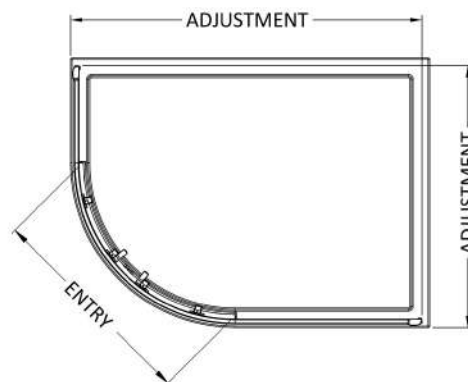

### Product Dimensions

Height (mm):	1900
Width (mm):	980
Depth (mm):	780
Nett Weight (kg):	43.5

### Packaging Dimensions

Height (mm):	1955
Width (mm):	525
Length (mm):	120
Gross Weight (kg):	43.5

### Outer Box Dimensions (If Applicable)

Height (mm):	
Width (mm):	
Depth (mm):	
Length (mm):	
Gross Weight (kg):	
Barcode:	5056678452486

### Product Details

Country of Origin:	China
Fitting Instruction:	No
CE & UKCA:	No
Profile Material:	Aluminium
Profile Finish:	Matt Black
Adjustments (mm):	975 - 995mm / 775 - 795mm
Entry Width (mm):	480mm
Swing In Dim (mm):	N/A
Swing Out Dim (mm):	N/A
Radius (mm):	538 mm
Glass Thickness (mm):	6
Easy Fit:	Yes
Easy Clean:	No
Handle Style:	Square T Shape Handle
Handle Material:	ABS
Enclosure Design:	Framed
Wheel Type:	Dual, Quick Release
Support Bar Included:	Support Bar Not Included
Extras:	None