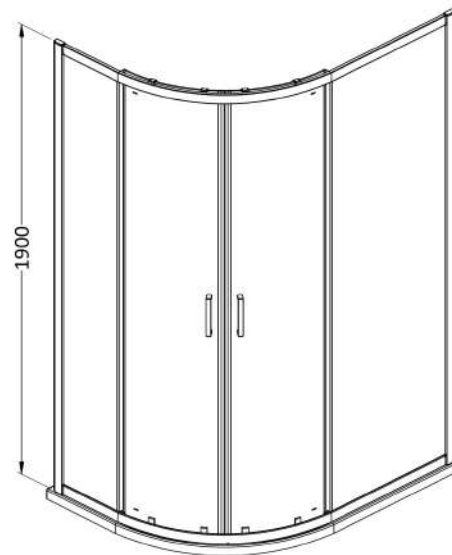

Sales Code: SMQU108BP-E6

Description: 1900 X 1000 X 800mm Offset Quadrant

### Product Dimensions

Height (mm):	1900
Width (mm):	980
Depth (mm):	780
Nett Weight (kg):	43.5

### Packaging Dimensions

Height (mm):	1955
Width (mm):	525
Length (mm):	120
Gross Weight (kg):	43.5

### Outer Box Dimensions (If Applicable)

Height (mm):	
Width (mm):	
Depth (mm):	
Length (mm):	
Gross Weight (kg):	
Barcode:	5056678452486