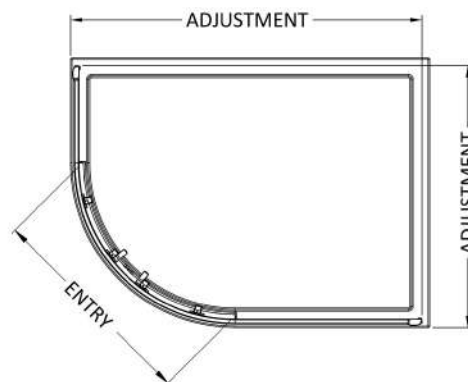

Sales Code: SMQU128BB-E6

Description: 1900 X 1200 X 800mm Offset Quadrant

Product Dimensions

Height (mm):	1900
Width (mm):	1180
Depth (mm):	780
Nett Weight (kg):	46.8

Packaging Dimensions

Height (mm):	1955
Width (mm):	665
Length (mm):	120
Gross Weight (kg):	46.8

Packaging Data

Box Colour:	Brown Cardboard Box - Printed
Box Qty:	1
Label Size:	100 x 50
Label Colour:	Not Applicable
Label Qty:	0

Outer Box Dimensions (If Applicable)

Height (mm):	
Width (mm):	
Depth (mm):	
Length (mm):	
Gross Weight (kg):	
Barcode:	5056678452837

Product Details

Country of Origin:	China
Fitting Instruction:	No
CE & UKCA:	No
Profile Material:	Aluminium
Profile Finish:	Brushed Brass
Adjustments (mm):	1175 - 1195mm / 775 - 795mm
Entry Width (mm):	480mm
Swing In Dim (mm):	N/A
Swing Out Dim (mm):	N/A
Radius (mm):	538 mm
Glass Thickness (mm):	6
Easy Fit:	Yes
Easy Clean:	No
Handle Style:	Square T Shape Handle
Handle Material:	ABS
Enclosure Design:	Framed
Wheel Type:	Dual, Quick Release
Support Bar Included:	Support Bar Not Included
Extras:	None