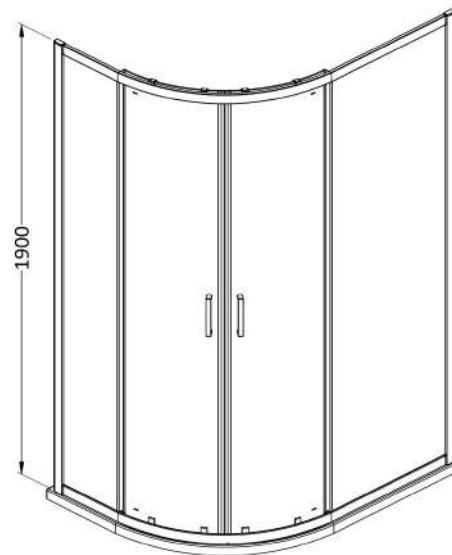

Sales Code: SMQU128BB-E6

Description: 1900 X 1200 X 800mm Offset Quadrant

Product Dimensions

Height (mm):	1900
Width (mm):	1180
Depth (mm):	780
Nett Weight (kg):	46.8

Packaging Dimensions

Height (mm):	1955
Width (mm):	665
Length (mm):	120
Gross Weight (kg):	46.8

Packaging Data

Box Colour:	Brown Cardboard Box - Printed
Box Qty:	1
Label Size:	100 x 50
Label Colour:	Not Applicable
Label Qty:	0

Outer Box Dimensions (If Applicable)

Height (mm):	
Width (mm):	
Depth (mm):	
Length (mm):	
Gross Weight (kg):	
Barcode:	5056678452837

Product Details

Country of Origin:	China
Fitting Instruction:	No
CE & UKCA:	No
Profile Material:	Aluminium
Profile Finish:	Brushed Brass
Adjustments (mm):	1175 - 1195mm / 775 - 795mm
Entry Width (mm):	480mm
Swing In Dim (mm):	N/A
Swing Out Dim (mm):	N/A
Radius (mm):	538 mm
Glass Thickness (mm):	6
Easy Fit:	Yes
Easy Clean:	No
Handle Style:	Square T Shape Handle
Handle Material:	ABS
Enclosure Design:	Framed
Wheel Type:	Dual, Quick Release
Support Bar Included:	Support Bar Not Included
Extras:	None