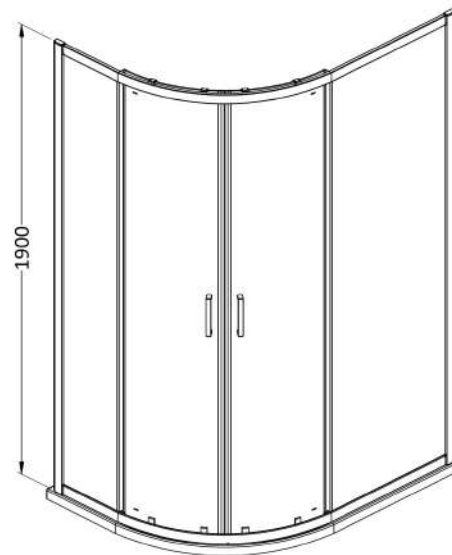

Sales Code: SMQU129BP-E6

Description: 1900 X 1200 X 900mm Offset Quadrant

Product Dimensions

Height (mm):	1900
Width (mm):	1180
Depth (mm):	880
Nett Weight (kg):	49.5

Packaging Dimensions

Height (mm):	1955
Width (mm):	665
Length (mm):	120
Gross Weight (kg):	49.5

Packaging Data

Box Colour:	Brown Cardboard Box - Printed
Box Qty:	1
Label Size:	100 x 50
Label Colour:	Not Applicable
Label Qty:	0

Outer Box Dimensions (If Applicable)

Height (mm):	
Width (mm):	
Depth (mm):	
Length (mm):	
Gross Weight (kg):	
Barcode:	5056678452516

Product Details

Country of Origin:	China
Fitting Instruction:	No
CE & UKCA:	No
Profile Material:	Aluminium
Profile Finish:	Matt Black
Adjustments (mm):	1175 - 1195mm / 875 - 895mm
Entry Width (mm):	555mm
Swing In Dim (mm):	N/A
Swing Out Dim (mm):	N/A
Radius (mm):	538 mm
Glass Thickness (mm):	6
Easy Fit:	Yes
Easy Clean:	No
Handle Style:	Square T Shape Handle
Handle Material:	ABS
Enclosure Design:	Framed
Wheel Type:	Dual, Quick Release
Support Bar Included:	Support Bar Not Included
Extras:	None