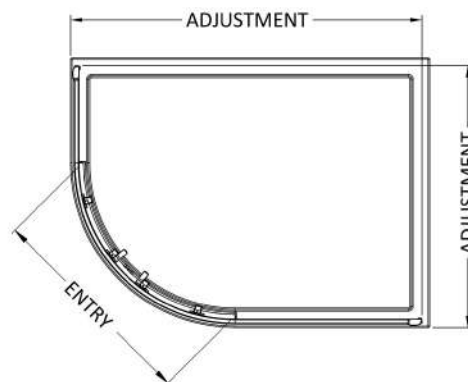

Sales Code: SMQU129BP-E6

Description: 1900 X 1200 X 900mm Offset Quadrant

Product Dimensions

Height (mm):	1900
Width (mm):	1180
Depth (mm):	880
Nett Weight (kg):	49.5

Packaging Dimensions

Height (mm):	1955
Width (mm):	665
Length (mm):	120
Gross Weight (kg):	49.5

Packaging Data

Box Colour:	Brown Cardboard Box - Printed
Box Qty:	1
Label Size:	100 x 50
Label Colour:	Not Applicable
Label Qty:	0

Outer Box Dimensions (If Applicable)

Height (mm):	
Width (mm):	
Depth (mm):	
Length (mm):	
Gross Weight (kg):	
Barcode:	5056678452516

Product Details

Country of Origin:	China
Fitting Instruction:	No
CE & UKCA:	No
Profile Material:	Aluminium
Profile Finish:	Matt Black
Adjustments (mm):	1175 - 1195mm / 875 - 895mm
Entry Width (mm):	555mm
Swing In Dim (mm):	N/A
Swing Out Dim (mm):	N/A
Radius (mm):	538 mm
Glass Thickness (mm):	6
Easy Fit:	Yes
Easy Clean:	No
Handle Style:	Square T Shape Handle
Handle Material:	ABS
Enclosure Design:	Framed
Wheel Type:	Dual, Quick Release
Support Bar Included:	Support Bar Not Included
Extras:	None