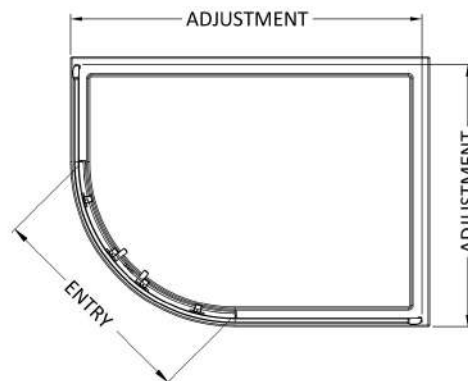

### Product Dimensions

Height (mm):	1900
Width (mm):	740
Depth (mm):	880
Nett Weight (kg):	41.1

### Packaging Dimensions

Height (mm):	1955
Width (mm):	425
Length (mm):	120
Gross Weight (kg):	41.1

### Outer Box Dimensions (If Applicable)

Height (mm):	
Width (mm):	
Depth (mm):	
Length (mm):	
Gross Weight (kg):	
Barcode:	5056678432426

### Product Details

Country of Origin:	China
Fitting Instruction:	No
CE & UKCA:	No
Profile Material:	Aluminium
Profile Finish:	Chrome
Adjustments (mm):	735 - 755mm / 875 - 895mm
Entry Width (mm):	450mm
Swing In Dim (mm):	N/A
Swing Out Dim (mm):	N/A
Radius (mm):	538 mm
Glass Thickness (mm):	6
Easy Fit:	Yes
Easy Clean:	No
Handle Style:	Square T Shape Handle
Handle Material:	ABS
Enclosure Design:	Framed
Wheel Type:	Dual, Quick Release
Support Bar Included:	Support Bar Not Included
Extras:	None