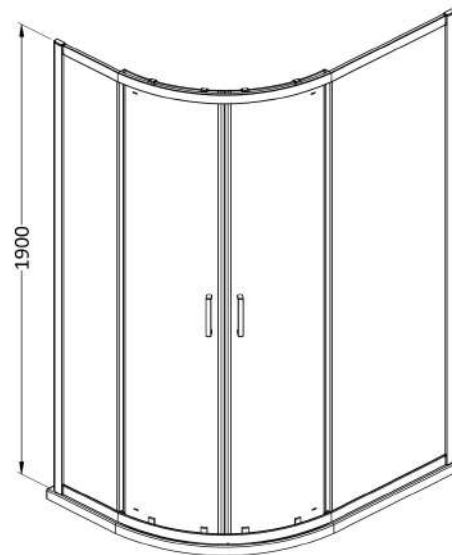

Sales Code: SMQU769-E6

Description: 1900 X 900 X 760mm Offset Quadrant

### Product Dimensions

Height (mm):	1900
Width (mm):	740
Depth (mm):	880
Nett Weight (kg):	41.1

### Packaging Dimensions

Height (mm):	1955
Width (mm):	425
Length (mm):	120
Gross Weight (kg):	41.1

### Product Details

Country of Origin:	China
Fitting Instruction:	No
CE & UKCA:	No
Profile Material:	Aluminium
Profile Finish:	Chrome
Adjustments (mm):	735 - 755mm / 875 - 895mm
Entry Width (mm):	450mm
Swing In Dim (mm):	N/A
Swing Out Dim (mm):	N/A
Radius (mm):	538 mm
Glass Thickness (mm):	6
Easy Fit:	Yes
Easy Clean:	No
Handle Style:	Square T Shape Handle
Handle Material:	ABS
Enclosure Design:	Framed
Wheel Type:	Dual, Quick Release
Support Bar Included:	Support Bar Not Included
Extras:	None