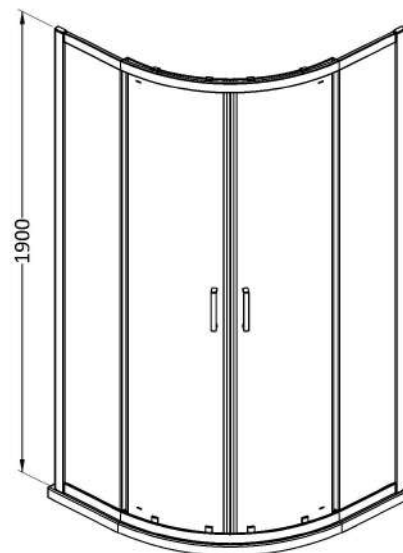

Sales Code: SMQU8BB-E6

Description: 1900 X 800 X 800mm Quadrant

Product Dimensions

Height (mm):	1900
Width (mm):	780
Depth (mm):	780
Nett Weight (kg):	38.3

Packaging Dimensions

Height (mm):	1955
Width (mm):	425
Length (mm):	120
Gross Weight (kg):	38.3

Packaging Data

Box Colour:	Brown Cardboard Box - Printed
Box Qty:	1
Label Size:	100 x 50
Label Colour:	Not Applicable
Label Qty:	0

Outer Box Dimensions (If Applicable)

Height (mm):	
Width (mm):	
Depth (mm):	
Length (mm):	
Gross Weight (kg):	
Barcode:	5056678452875

Product Details

Country of Origin:	China
Fitting Instruction:	No
CE & UKCA:	No
Profile Material:	Aluminium
Profile Finish:	Brushed Brass
Adjustments (mm):	775mm - 795mm
Entry Width (mm):	405mm
Swing In Dim (mm):	N/A
Swing Out Dim (mm):	N/A
Radius (mm):	538 mm
Glass Thickness (mm):	6
Easy Fit:	Yes
Easy Clean:	No
Handle Style:	Square T Shape Handle
Handle Material:	ABS
Enclosure Design:	Framed
Wheel Type:	Dual, Quick Release
Support Bar Included:	Support Bar Not Included
Extras:	None