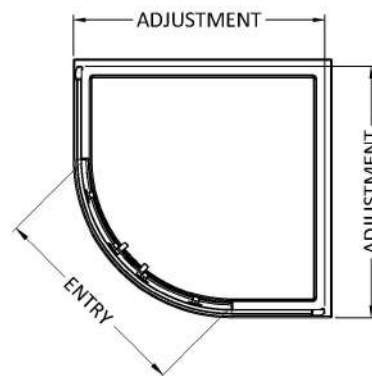

Sales Code: SMQU8BB-E6

Description: 1900 X 800 X 800mm Quadrant

Product Dimensions

Height (mm):	1900
Width (mm):	780
Depth (mm):	780
Nett Weight (kg):	38.3

Packaging Dimensions

Height (mm):	1955
Width (mm):	425
Length (mm):	120
Gross Weight (kg):	38.3

Packaging Data

Box Colour:	Brown Cardboard Box - Printed
Box Qty:	1
Label Size:	100 x 50
Label Colour:	Not Applicable
Label Qty:	0

Outer Box Dimensions (If Applicable)

Height (mm):	
Width (mm):	
Depth (mm):	
Length (mm):	
Gross Weight (kg):	
Barcode:	5056678452875

Product Details

Country of Origin:	China
Fitting Instruction:	No
CE & UKCA:	No
Profile Material:	Aluminium
Profile Finish:	Brushed Brass
Adjustments (mm):	775mm - 795mm
Entry Width (mm):	405mm
Swing In Dim (mm):	N/A
Swing Out Dim (mm):	N/A
Radius (mm):	538 mm
Glass Thickness (mm):	6
Easy Fit:	Yes
Easy Clean:	No
Handle Style:	Square T Shape Handle
Handle Material:	ABS
Enclosure Design:	Framed
Wheel Type:	Dual, Quick Release
Support Bar Included:	Support Bar Not Included
Extras:	None