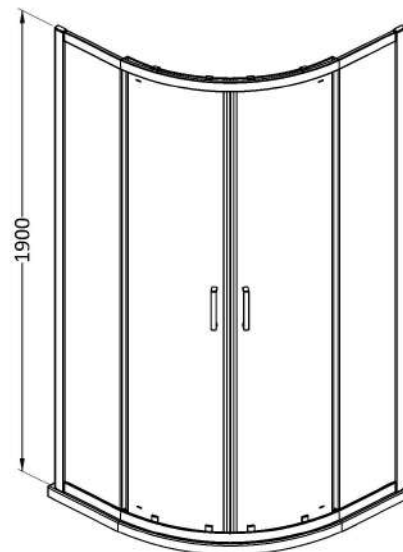

Sales Code: SMQU8BP-E6

Description: 1900 X 800 X 800mm Quadrant

### Product Dimensions

Height (mm):	1900
Width (mm):	780
Depth (mm):	780
Nett Weight (kg):	38.3

### Packaging Dimensions

Height (mm):	1955
Width (mm):	425
Length (mm):	120
Gross Weight (kg):	38.3

### Product Details

Country of Origin:	China
Fitting Instruction:	No
CE & UKCA:	No
Profile Material:	Aluminium
Profile Finish:	Matt Black
Adjustments (mm):	775mm - 795mm
Entry Width (mm):	405mm
Swing In Dim (mm):	N/A
Swing Out Dim (mm):	N/A
Radius (mm):	538 mm
Glass Thickness (mm):	6
Easy Fit:	Yes
Easy Clean:	No
Handle Style:	Square T Shape Handle
Handle Material:	ABS
Enclosure Design:	Framed
Wheel Type:	Dual, Quick Release
Support Bar Included:	Support Bar Not Included
Extras:	None