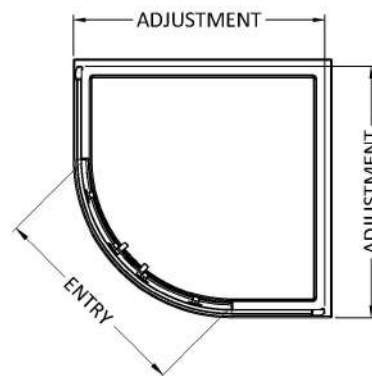

### Product Dimensions

Height (mm):	1900
Width (mm):	780
Depth (mm):	780
Nett Weight (kg):	38.3

### Packaging Dimensions

Height (mm):	1955
Width (mm):	425
Length (mm):	120
Gross Weight (kg):	38.3

### Outer Box Dimensions (If Applicable)

Height (mm):	
Width (mm):	
Depth (mm):	
Length (mm):	
Gross Weight (kg):	
Barcode:	5056678452530

### Product Details

Country of Origin:	China
Fitting Instruction:	No
CE & UKCA:	No
Profile Material:	Aluminium
Profile Finish:	Matt Black
Adjustments (mm):	775mm - 795mm
Entry Width (mm):	405mm
Swing In Dim (mm):	N/A
Swing Out Dim (mm):	N/A
Radius (mm):	538 mm
Glass Thickness (mm):	6
Easy Fit:	Yes
Easy Clean:	No
Handle Style:	Square T Shape Handle
Handle Material:	ABS
Enclosure Design:	Framed
Wheel Type:	Dual, Quick Release
Support Bar Included:	Support Bar Not Included
Extras:	None