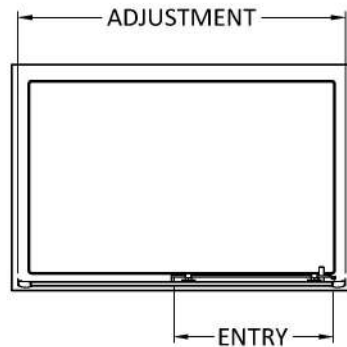

Sales Code: SMSL10BP-E6

Description: 1900 X 1000mm Sliding Shower Door

Product Dimensions

Height (mm):	1900
Width (mm):	990
Depth (mm):	44
Nett Weight (kg):	28.3

Packaging Dimensions

Height (mm):	1962
Width (mm):	45
Length (mm):	720
Gross Weight (kg):	28.3

Packaging Data

Box Colour:	Brown Cardboard Box - Printed
Box Qty:	1
Label Size:	100 x 50
Label Colour:	Not Applicable
Label Qty:	0

Outer Box Dimensions (If Applicable)

Height (mm):	
Width (mm):	
Depth (mm):	
Length (mm):	
Gross Weight (kg):	
Barcode:	5056678452349

Product Details

Country of Origin:	China
Fitting Instruction:	No
CE & UKCA:	No
Profile Material:	Aluminium
Profile Finish:	Matt Black
Adjustments (mm):	955 - 995mm
Entry Width (mm):	385mm
Swing In Dim (mm):	N/A
Swing Out Dim (mm):	N/A
Radius (mm):	Not Applicable
Glass Thickness (mm):	6
Easy Fit:	Yes
Easy Clean:	No
Handle Style:	Square T Shape Handle
Handle Material:	ABS
Enclosure Design:	Framed
Wheel Type:	Dual, Quick Release
Support Bar Included:	Support Bar Not Included
Extras:	None