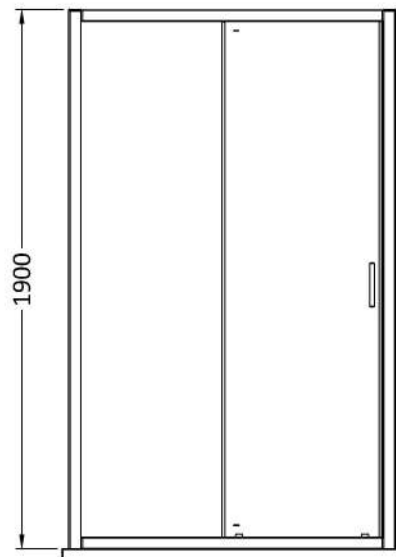

Sales Code: SMSL10BP-E6

Description: 1900 X 1000mm Sliding Shower Door

Product Dimensions

Height (mm):	1900
Width (mm):	990
Depth (mm):	44
Nett Weight (kg):	28.3

Packaging Dimensions

Height (mm):	1962
Width (mm):	45
Length (mm):	720
Gross Weight (kg):	28.3

Packaging Data

Box Colour:	Brown Cardboard Box - Printed
Box Qty:	1
Label Size:	100 x 50
Label Colour:	Not Applicable
Label Qty:	0

Outer Box Dimensions (If Applicable)

Height (mm):	
Width (mm):	
Depth (mm):	
Length (mm):	
Gross Weight (kg):	
Barcode:	5056678452349

Product Details

Country of Origin:	China
Fitting Instruction:	No
CE & UKCA:	No
Profile Material:	Aluminium
Profile Finish:	Matt Black
Adjustments (mm):	955 - 995mm
Entry Width (mm):	385mm
Swing In Dim (mm):	N/A
Swing Out Dim (mm):	N/A
Radius (mm):	Not Applicable
Glass Thickness (mm):	6
Easy Fit:	Yes
Easy Clean:	No
Handle Style:	Square T Shape Handle
Handle Material:	ABS
Enclosure Design:	Framed
Wheel Type:	Dual, Quick Release
Support Bar Included:	Support Bar Not Included
Extras:	None