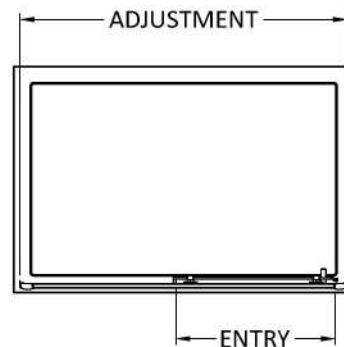

Sales Code: SMSL11BP-E6

Description: 1900 X 1100mm Sliding Shower Door

Product Dimensions

Height (mm):	1900
Width (mm):	1090
Depth (mm):	44
Nett Weight (kg):	31.5

Packaging Dimensions

Height (mm):	1962
Width (mm):	45
Length (mm):	770
Gross Weight (kg):	31.5

Packaging Data

Box Colour:	Brown Cardboard Box - Printed
Box Qty:	1
Label Size:	100 x 50
Label Colour:	Not Applicable
Label Qty:	0

Outer Box Dimensions (If Applicable)

Height (mm):	
Width (mm):	
Depth (mm):	
Length (mm):	
Gross Weight (kg):	
Barcode:	5056678452356

Product Details

Country of Origin:	China
Fitting Instruction:	No
CE & UKCA:	No
Profile Material:	Aluminium
Profile Finish:	Matt Black
Adjustments (mm):	1055 - 1095mm
Entry Width (mm):	435mm
Swing In Dim (mm):	N/A
Swing Out Dim (mm):	N/A
Radius (mm):	Not Applicable
Glass Thickness (mm):	6
Easy Fit:	Yes
Easy Clean:	No
Handle Style:	Square T Shape Handle
Handle Material:	ABS
Enclosure Design:	Framed
Wheel Type:	Dual, Quick Release
Support Bar Included:	Support Bar Not Included
Extras:	None