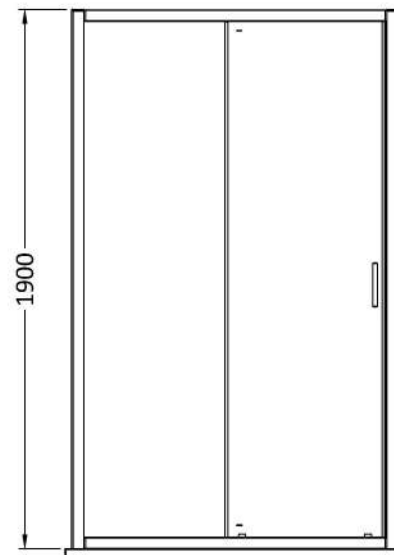

Sales Code: SMSL11BP-E6

Description: 1900 X 1100mm Sliding Shower Door

Product Dimensions

Height (mm):	1900
Width (mm):	1090
Depth (mm):	44
Nett Weight (kg):	31.5

Packaging Dimensions

Height (mm):	1962
Width (mm):	45
Length (mm):	770
Gross Weight (kg):	31.5

Packaging Data

Box Colour:	Brown Cardboard Box - Printed
Box Qty:	1
Label Size:	100 x 50
Label Colour:	Not Applicable
Label Qty:	0

Outer Box Dimensions (If Applicable)

Height (mm):	
Width (mm):	
Depth (mm):	
Length (mm):	
Gross Weight (kg):	
Barcode:	5056678452356

Product Details

Country of Origin:	China
Fitting Instruction:	No
CE & UKCA:	No
Profile Material:	Aluminium
Profile Finish:	Matt Black
Adjustments (mm):	1055 - 1095mm
Entry Width (mm):	435mm
Swing In Dim (mm):	N/A
Swing Out Dim (mm):	N/A
Radius (mm):	Not Applicable
Glass Thickness (mm):	6
Easy Fit:	Yes
Easy Clean:	No
Handle Style:	Square T Shape Handle
Handle Material:	ABS
Enclosure Design:	Framed
Wheel Type:	Dual, Quick Release
Support Bar Included:	Support Bar Not Included
Extras:	None