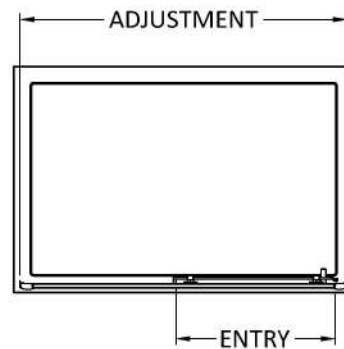

Sales Code: SMSL14BP-E6

Description: 1900 X 1400mm Sliding Shower Door

Product Dimensions

Height (mm):	1900
Width (mm):	1390
Depth (mm):	44
Nett Weight (kg):	41.5

Packaging Dimensions

Height (mm):	1962
Width (mm):	45
Length (mm):	870
Gross Weight (kg):	41.5

Packaging Data

Box Colour:	Brown Cardboard Box - Printed
Box Qty:	1
Label Size:	100 x 50
Label Colour:	Not Applicable
Label Qty:	0

Outer Box Dimensions (If Applicable)

Height (mm):	
Width (mm):	
Depth (mm):	
Length (mm):	
Gross Weight (kg):	
Barcode:	5056678452370

Product Details

Country of Origin:	China
Fitting Instruction:	No
CE & UKCA:	No
Profile Material:	Aluminium
Profile Finish:	Matt Black
Adjustments (mm):	1355 - 1395mm
Entry Width (mm):	585mm
Swing In Dim (mm):	N/A
Swing Out Dim (mm):	N/A
Radius (mm):	Not Applicable
Glass Thickness (mm):	6
Easy Fit:	Yes
Easy Clean:	No
Handle Style:	Square T Shape Handle
Handle Material:	ABS
Enclosure Design:	Framed
Wheel Type:	Dual, Quick Release
Support Bar Included:	Support Bar Not Included
Extras:	None