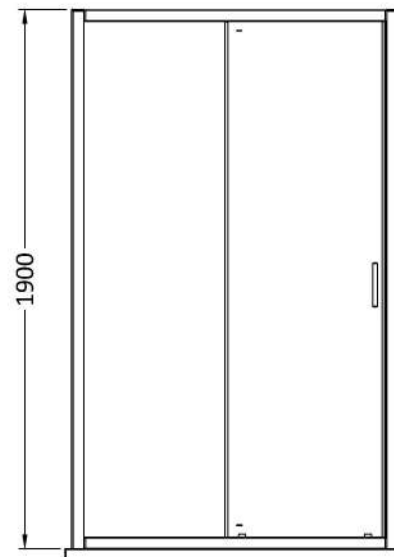

Sales Code: SMSL14BP-E6

Description: 1900 X 1400mm Sliding Shower Door

Product Dimensions

Height (mm):	1900
Width (mm):	1390
Depth (mm):	44
Nett Weight (kg):	41.5

Packaging Dimensions

Height (mm):	1962
Width (mm):	45
Length (mm):	870
Gross Weight (kg):	41.5

Packaging Data

Box Colour:	Brown Cardboard Box - Printed
Box Qty:	1
Label Size:	100 x 50
Label Colour:	Not Applicable
Label Qty:	0

Outer Box Dimensions (If Applicable)

Height (mm):	
Width (mm):	
Depth (mm):	
Length (mm):	
Gross Weight (kg):	
Barcode:	5056678452370

Product Details

Country of Origin:	China
Fitting Instruction:	No
CE & UKCA:	No
Profile Material:	Aluminium
Profile Finish:	Matt Black
Adjustments (mm):	1355 - 1395mm
Entry Width (mm):	585mm
Swing In Dim (mm):	N/A
Swing Out Dim (mm):	N/A
Radius (mm):	Not Applicable
Glass Thickness (mm):	6
Easy Fit:	Yes
Easy Clean:	No
Handle Style:	Square T Shape Handle
Handle Material:	ABS
Enclosure Design:	Framed
Wheel Type:	Dual, Quick Release
Support Bar Included:	Support Bar Not Included
Extras:	None