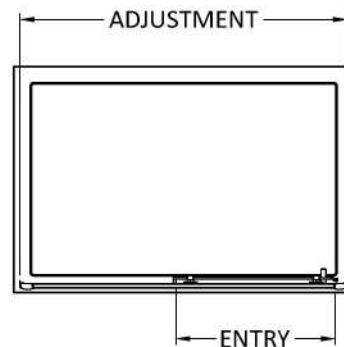

Sales Code: SMSL16-E6

Description: 1900 X 1600mm Sliding Shower Door

Product Dimensions

| | |
|-------------------|------|
| Height (mm): | 1900 |
| Width (mm): | 1590 |
| Depth (mm): | 44 |
| Nett Weight (kg): | 47.3 |

Packaging Dimensions

| | |
|--------------------|------|
| Height (mm): | 1962 |
| Width (mm): | 45 |
| Length (mm): | 970 |
| Gross Weight (kg): | 47.9 |

Packaging Data

| | |
|---------------|-------------------------------|
| Box Colour: | Brown Cardboard Box - Printed |
| Box Qty: | 1 |
| Label Size: | 100 x 50 |
| Label Colour: | Not Applicable |
| Label Qty: | 0 |

Outer Box Dimensions (If Applicable)

| | |
|--------------------|---------------|
| Height (mm): | |
| Width (mm): | |
| Depth (mm): | |
| Length (mm): | |
| Gross Weight (kg): | |
| Barcode: | 5056678470640 |

Product Details

| | |
|-----------------------|--------------------------|
| Country of Origin: | China |
| Fitting Instruction: | No |
| CE & UKCA: | No |
| Profile Material: | Aluminium |
| Profile Finish: | Chrome |
| Adjustments (mm): | 1555 - 1595mm |
| Entry Width (mm): | 685mm |
| Swing In Dim (mm): | N/A |
| Swing Out Dim (mm): | N/A |
| Radius (mm): | Not Applicable |
| Glass Thickness (mm): | 6 |
| Easy Fit: | Yes |
| Easy Clean: | No |
| Handle Style: | Square T Shape Handle |
| Handle Material: | ABS |
| Enclosure Design: | Framed |
| Wheel Type: | Dual, Quick Release |
| Support Bar Included: | Support Bar Not Included |
| Extras: | None |