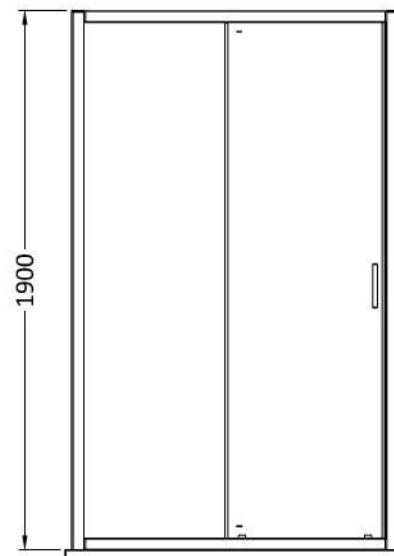

Sales Code: SMSL16-E6

Description: 1900 X 1600mm Sliding Shower Door

Product Dimensions

| | |
|-------------------|------|
| Height (mm): | 1900 |
| Width (mm): | 1590 |
| Depth (mm): | 44 |
| Nett Weight (kg): | 47.3 |

Packaging Dimensions

| | |
|--------------------|------|
| Height (mm): | 1962 |
| Width (mm): | 45 |
| Length (mm): | 970 |
| Gross Weight (kg): | 47.9 |

Packaging Data

| | |
|---------------|-------------------------------|
| Box Colour: | Brown Cardboard Box - Printed |
| Box Qty: | 1 |
| Label Size: | 100 x 50 |
| Label Colour: | Not Applicable |
| Label Qty: | 0 |

Outer Box Dimensions (If Applicable)

| | |
|--------------------|---------------|
| Height (mm): | |
| Width (mm): | |
| Depth (mm): | |
| Length (mm): | |
| Gross Weight (kg): | |
| Barcode: | 5056678470640 |

Product Details

| | |
|-----------------------|--------------------------|
| Country of Origin: | China |
| Fitting Instruction: | No |
| CE & UKCA: | No |
| Profile Material: | Aluminium |
| Profile Finish: | Chrome |
| Adjustments (mm): | 1555 - 1595mm |
| Entry Width (mm): | 685mm |
| Swing In Dim (mm): | N/A |
| Swing Out Dim (mm): | N/A |
| Radius (mm): | Not Applicable |
| Glass Thickness (mm): | 6 |
| Easy Fit: | Yes |
| Easy Clean: | No |
| Handle Style: | Square T Shape Handle |
| Handle Material: | ABS |
| Enclosure Design: | Framed |
| Wheel Type: | Dual, Quick Release |
| Support Bar Included: | Support Bar Not Included |
| Extras: | None |