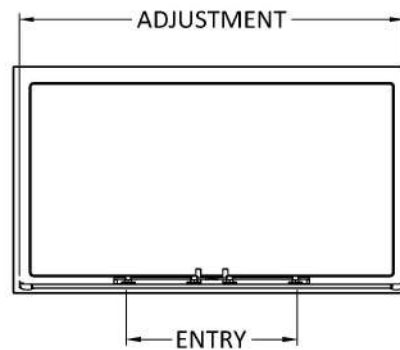

Sales Code: SMSLD14-E6

Description: 1900 X 1400mm Double Sliding Shower Door

Product Dimensions

Height (mm):	1900
Width (mm):	1390
Depth (mm):	44
Nett Weight (kg):	42.5

Packaging Dimensions

Height (mm):	1962
Width (mm):	535
Length (mm):	60
Gross Weight (kg):	42.5

Packaging Data

Box Colour:	Brown Cardboard Box - Printed
Box Qty:	1
Label Size:	100 x 50
Label Colour:	Not Applicable
Label Qty:	0

Outer Box Dimensions (If Applicable)

Height (mm):	
Width (mm):	
Depth (mm):	
Length (mm):	
Gross Weight (kg):	
Barcode:	5056678432389

Product Details

Country of Origin:	China
Fitting Instruction:	No
CE & UKCA:	No
Profile Material:	Aluminium
Profile Finish:	Chrome
Adjustments (mm):	1345mm - 1390mm
Entry Width (mm):	510mm
Swing In Dim (mm):	N/A
Swing Out Dim (mm):	N/A
Radius (mm):	Not Applicable
Glass Thickness (mm):	6
Easy Fit:	Yes
Easy Clean:	No
Handle Style:	Square T Shape Handle
Handle Material:	ABS
Enclosure Design:	Framed
Wheel Type:	Dual, Quick Release
Support Bar Included:	Support Bar Not Included
Extras:	None