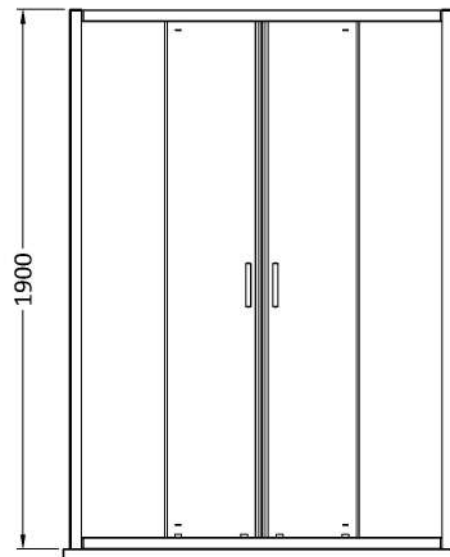

Sales Code: SMSLD14-E6

Description: 1900 X 1400mm Double Sliding Shower Door

Product Dimensions

Height (mm):	1900
Width (mm):	1390
Depth (mm):	44
Nett Weight (kg):	42.5

Packaging Dimensions

Height (mm):	1962
Width (mm):	535
Length (mm):	60
Gross Weight (kg):	42.5

Packaging Data

Box Colour:	Brown Cardboard Box - Printed
Box Qty:	1
Label Size:	100 x 50
Label Colour:	Not Applicable
Label Qty:	0

Outer Box Dimensions (If Applicable)

Height (mm):	
Width (mm):	
Depth (mm):	
Length (mm):	
Gross Weight (kg):	
Barcode:	5056678432389

Product Details

Country of Origin:	China
Fitting Instruction:	No
CE & UKCA:	No
Profile Material:	Aluminium
Profile Finish:	Chrome
Adjustments (mm):	1345mm - 1390mm
Entry Width (mm):	510mm
Swing In Dim (mm):	N/A
Swing Out Dim (mm):	N/A
Radius (mm):	Not Applicable
Glass Thickness (mm):	6
Easy Fit:	Yes
Easy Clean:	No
Handle Style:	Square T Shape Handle
Handle Material:	ABS
Enclosure Design:	Framed
Wheel Type:	Dual, Quick Release
Support Bar Included:	Support Bar Not Included
Extras:	None