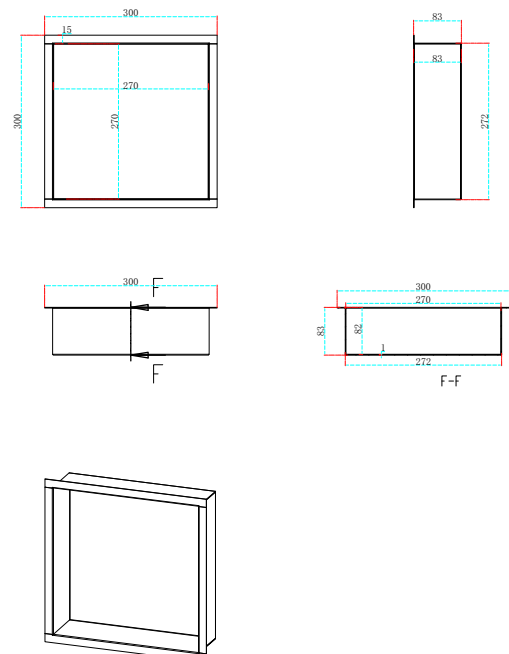

PRODUCT DATA SHEET

Shower Niche 300x300 Matte Black

Product Code: SN-3X3-BLACK

SCUDO
BEAUTIFUL BATHROOMS

0330 124 7290

sales@scudo.co.uk - www.scudo.co.uk

Scudo is the trading name of Harrison Bathrooms Ltd. Whilst we endeavour to ensure that the product information is accurate we accept no liability for any information given. All images are for illustration purposes only. Product images and specification are subject to change. Measurements are in millimetres and are nominal.

Product Name	SN-3X3-BLACK
Product Description	Shower Niche 300x300 Matte Black
Product Transportation	
Barcode	5060991254832
Country of origin	China
Commodity code	7324900090
Product Measurements	
Product Weight (KG)	1.9
Product Width (mm)	300
Product Height (mm)	300
Product Depth (mm)	83
Primary Packed Measurements	
Packaged Weight	2.3
Packed Length	337
Packed Width	323
Packed Height	110

General Information	
Construction Material	304 Stainless Steel 1mm + PVD
Installation type	Wall Mounted
Colour / Finish	Matte Black

Dimensions

(Measurements in mm)

LIFETIME GUARANTEE

We are confident in our products and we want our customer to be, we proudly give a lifetime guarantee on our taps and showers, further details can be found on our website.