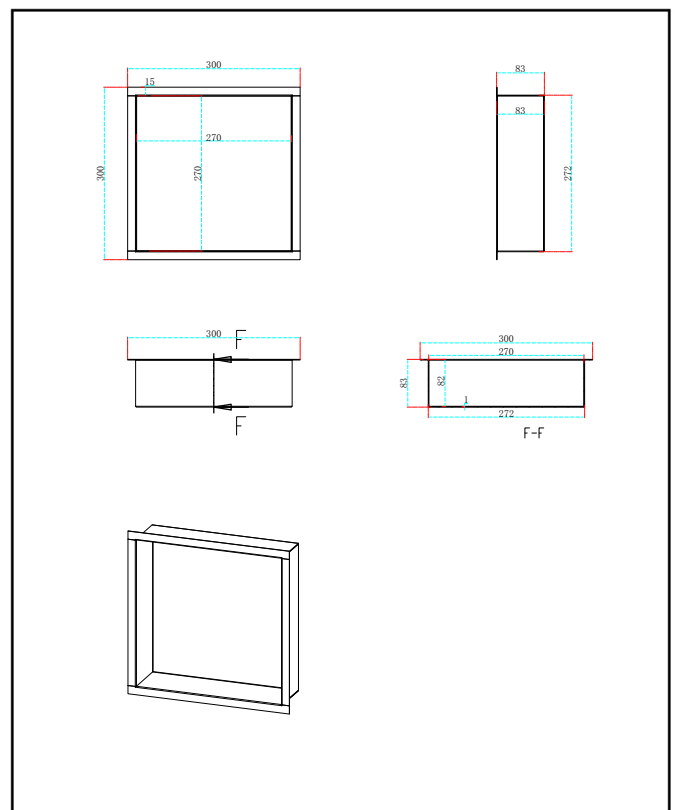

PRODUCT DATA SHEET

Shower Niche 300x300 Brushed Brass

Product Code: SN-3X3-BRASS

SCUDO
BEAUTIFUL BATHROOMS

0330 124 7290

sales@scudo.co.uk - www.scudo.co.uk

Scudo is the trading name of Harrison Bathrooms Ltd. Whilst we endeavour to ensure that the product information is accurate we accept no liability for any information given. All images are for illustration purposes only. Product images and specification are subject to change. Measurements are in millimetres and are nominal.

Product Name	SN-3X3-BRASS
Product Description	Shower Niche 300x300 Brushed Brass
Product Transportation	
Barcode	5060991254825
Country of origin	China
Commodity code	7324900090
Product Measurements	
Product Weight (KG)	1.9
Product Width (mm)	300
Product Height (mm)	300
Product Depth (mm)	83
Primary Packed Measurements	
Packaged Weight	2.3
Packed Length	337
Packed Width	323
Packed Height	113

General Information	
Construction Material	304 Stainless Steel 1mm + PVD
Installation type	Wall Mounted
Colour / Finish	Brushed Brass

Dimensions
(Measurements in mm)

LIFETIME GUARANTEE

We are confident in our products and we want our customer to be, we proudly give a lifetime guarantee on our taps and showers, further details can be found on our website.