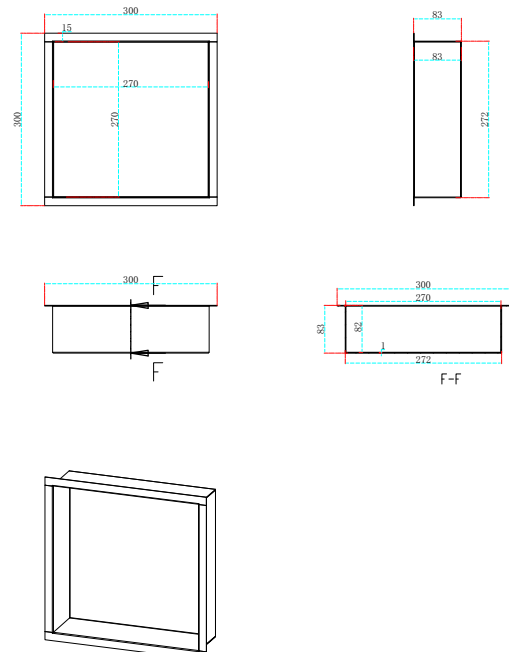

PRODUCT DATA SHEET

Shower Niche 300x300 Gun Metal

Product Code: SN-3X3-GUN

SCUDO
BEAUTIFUL BATHROOMS

0330 124 7290

sales@scudo.co.uk - www.scudo.co.uk

Scudo is the trading name of Harrison Bathrooms Ltd. Whilst we endeavour to ensure that the product information is accurate we accept no liability for any information given. All images are for illustration purposes only. Product images and specification are subject to change. Measurements are in millimetres and are nominal.

Product Name	SN-3X3-GUN
Product Description	Shower Niche 300x300 Gun Metal
Product Transportation	
Barcode	5060991254832
Country of origin	China
Commodity code	7324900090
Product Measurements	
Product Weight (KG)	1.9
Product Width (mm)	300
Product Height (mm)	300
Product Depth (mm)	83
Primary Packed Measurements	
Packaged Weight	2.3
Packed Length	3377
Packed Width	323
Packed Height	113

General Information	
Construction Material	304 Stainless Steel 1mm + PVD
Installation type	Wall Mounted
Colour / Finish	Gun Metal

Dimensions (Measurements in mm)

LIFETIME GUARANTEE

We are confident in our products and we want our customer to be, we proudly give a lifetime guarantee on our taps and showers, further details can be found on our website.