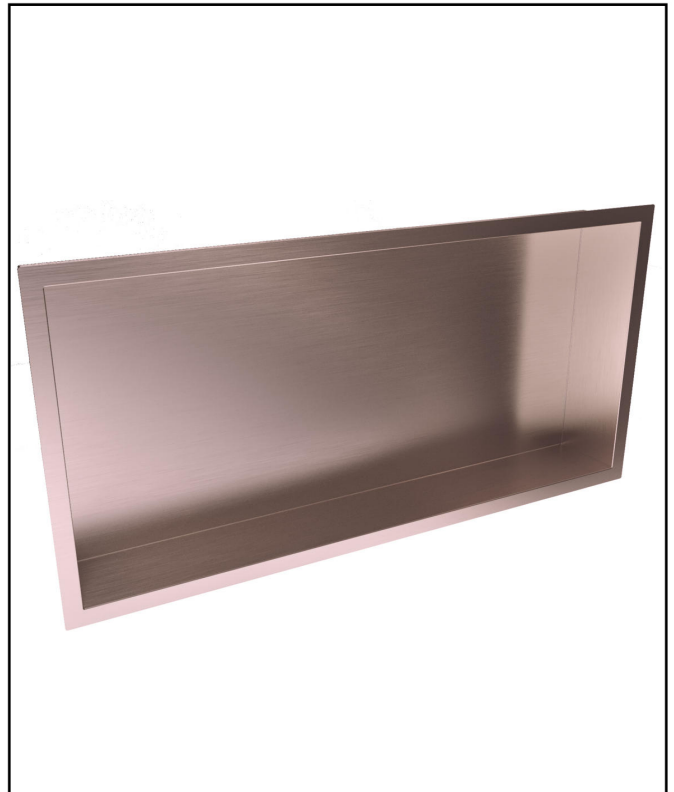

PRODUCT DATA SHEET

Shower Niche 600x300

Brushed Bronze

Product Code: SN-6X3-BBRONZE

SCUDO
BEAUTIFUL BATHROOMS

0330 124 7290

sales@scudo.co.uk - www.scudo.co.uk

Scudo is the trading name of Harrison Bathrooms Ltd. Whilst we endeavour to ensure that the product information is accurate we accept no liability for any information given. All images are for illustration purposes only. Product images and specification are subject to change. Measurements are in millimetres and are nominal.

Product Name	SN-6X3-BBRONZE
Product Description	Shower Niche 600x300 Brushed Bronze
Product Transportation	
Barcode	5060991254849
Country of origin	China
Commodity code	7324900090
Product Measurements	
Product Weight (KG)	3.2
Product Width (mm)	600
Product Height (mm)	300
Product Depth (mm)	83
Primary Packed Measurements	
Packaged Weight	3.5
Packed Length	330
Packed Width	630
Packed Height	110

General Information	
Construction Material	304 Stainless Steel 1mm + PVD
Installation type	Wall Mounted
Colour / Finish	Brushed Bronze

Dimensions

(Measurements in mm)

LIFETIME GUARANTEE

We are confident in our products and we want our customer to be, we proudly give a lifetime guarantee on our taps and showers, further details can be found on our website.