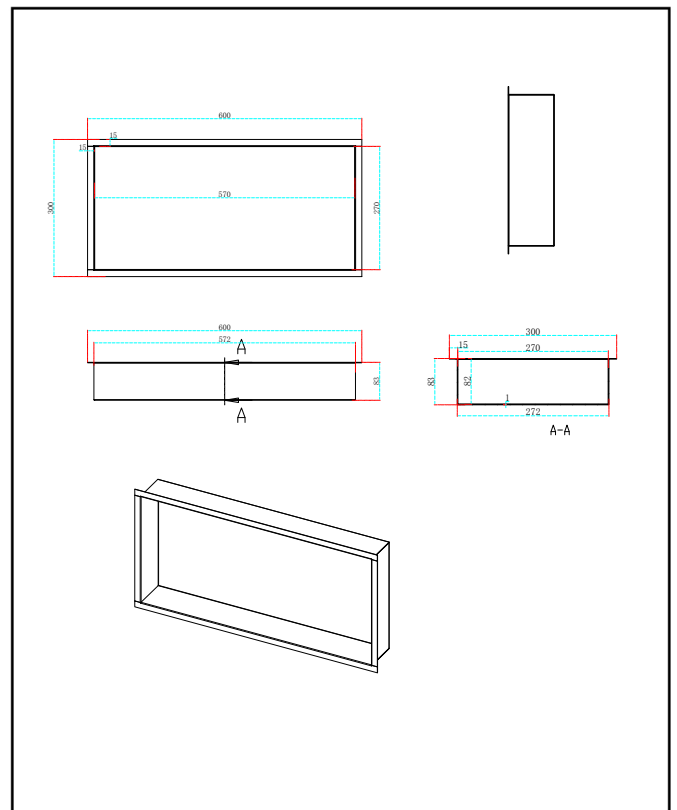

PRODUCT DATA SHEET

Shower Niche 600x300

Brushed Bronze

Product Code: SN-6X3-BBRONZE

SCUDO
BEAUTIFUL BATHROOMS

0330 124 7290

sales@scudo.co.uk - www.scudo.co.uk

Scudo is the trading name of Harrison Bathrooms Ltd. Whilst we endeavour to ensure that the product information is accurate we accept no liability for any information given. All images are for illustration purposes only. Product images and specification are subject to change. Measurements are in millimetres and are nominal.

Product Name	SN-6X3-BBRONZE
Product Description	Shower Niche 600x300 Brushed Bronze
Product Transportation	
Barcode	5060991254849
Country of origin	China
Commodity code	7324900090
Product Measurements	
Product Weight (KG)	3.2
Product Width (mm)	600
Product Height (mm)	300
Product Depth (mm)	83
Primary Packed Measurements	
Packaged Weight	3.5
Packed Length	330
Packed Width	630
Packed Height	110

General Information	
Construction Material	304 Stainless Steel 1mm + PVD
Installation type	Wall Mounted
Colour / Finish	Brushed Bronze

Dimensions

(Measurements in mm)

LIFETIME GUARANTEE

We are confident in our products and we want our customer to be, we proudly give a lifetime guarantee on our taps and showers, further details can be found on our website.