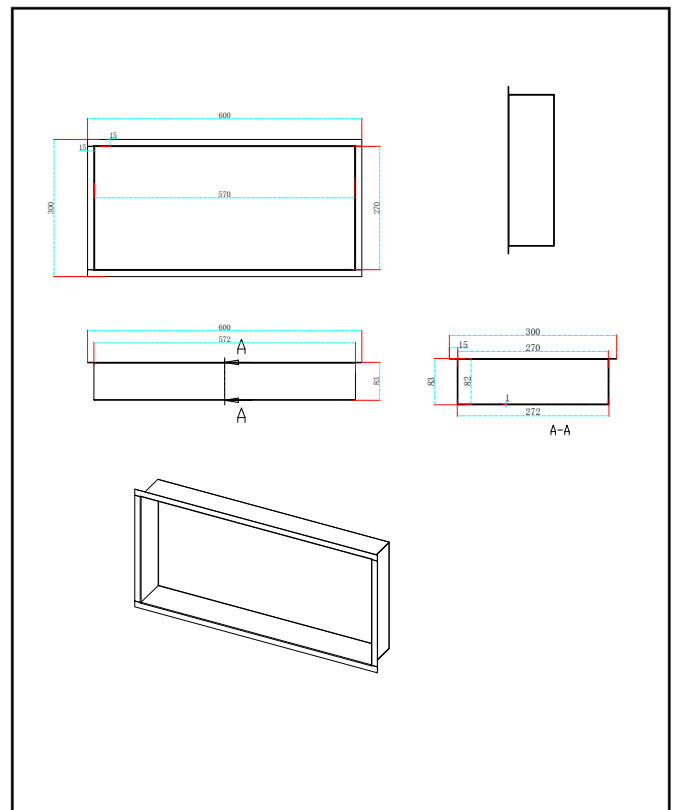

### Matte Black

Product Code: SN-6X3-MB

**SCUDO**  
BEAUTIFUL BATHROOMS

0330 124 7290

sales@scudo.co.uk - www.scudo.co.uk

Scudo is the trading name of Harrison Bathrooms Ltd. Whilst we endeavour to ensure that the product information is accurate we accept no liability for any information given. All images are for illustration purposes only. Product images and specification are subject to change. Measurements are in millimetres and are nominal.

Product Name	SN-6X3-MB
Product Description	Shower Niche 600x300 Matte Black
Product Transportation	
Barcode	5060991256270
Country of origin	China
Commodity code	7324900090
Product Measurements	
Product Weight (KG)	3.2
Product Width (mm)	600
Product Height (mm)	300
Product Depth (mm)	83
Primary Packed Measurements	
Packaged Weight	3.5
Packed Length	330
Packed Width	630
Packed Height	110

## Dimensions

(Measurements in mm)