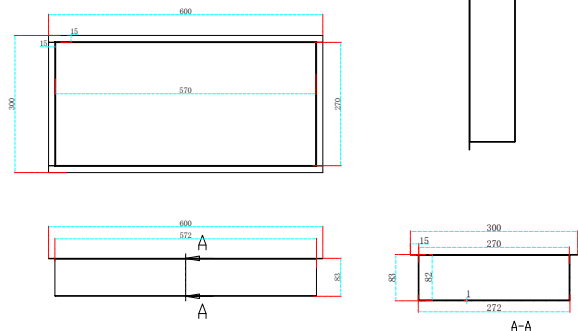

## Shower Niche 600x300 Brushed Brass

Product Code: SN-6X3-BRASS

**SCUDO**  
BEAUTIFUL BATHROOMS

0330 124 7290

sales@scudo.co.uk - www.scudo.co.uk

Scudo is the trading name of Harrison Bathrooms Ltd. Whilst we endeavour to ensure that the product information is accurate we accept no liability for any information given. All images are for illustration purposes only. Product images and specification are subject to change. Measurements are in millimetres and are nominal.

Product Name	SN-6X3-BRASS
Product Description	Shower Niche 600x300 Brushed Brass
Product Transportation	
Barcode	5060991254856
Country of origin	China
Commodity code	7324900090
Product Measurements	
Product Weight (KG)	3.2
Product Width (mm)	600
Product Height (mm)	300
Product Depth (mm)	83
Primary Packed Measurements	
Packaged Weight	3.5
Packed Length	330
Packed Width	630
Packed Height	110

## Dimensions (Measurements in mm)