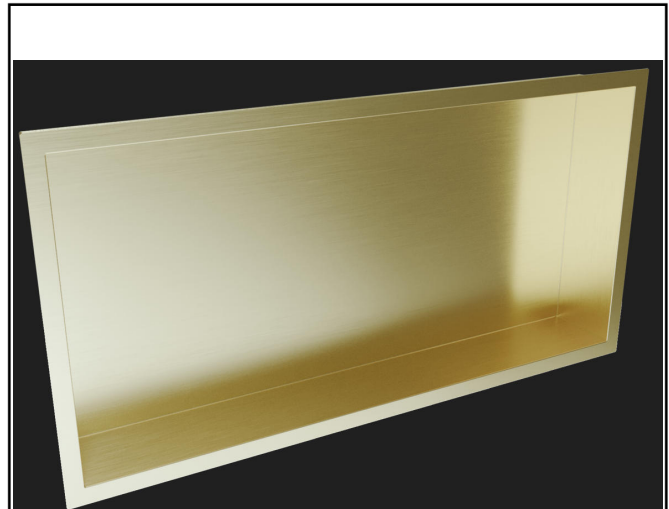

## Shower Niche 600x300 Brushed Brass

Product Code: SN-6X3-BRASS

**SCUDO**  
BEAUTIFUL BATHROOMS

0330 124 7290

sales@scudo.co.uk - www.scudo.co.uk

Scudo is the trading name of Harrison Bathrooms Ltd. Whilst we endeavour to ensure that the product information is accurate we accept no liability for any information given. All images are for illustration purposes only. Product images and specification are subject to change. Measurements are in millimetres and are nominal.

Product Name	SN-6X3-BRASS
Product Description	Shower Niche 600x300 Brushed Brass
Product Transportation	
Barcode	5060991254856
Country of origin	China
Commodity code	7324900090
Product Measurements	
Product Weight (KG)	3.2
Product Width (mm)	600
Product Height (mm)	300
Product Depth (mm)	83
Primary Packed Measurements	
Packaged Weight	3.5
Packed Length	330
Packed Width	630
Packed Height	110

General Information	
Construction Material	304 Stainless Steel 1mm + PVD
Installation type	Wall Mounted
Colour / Finish	Brushed Brass