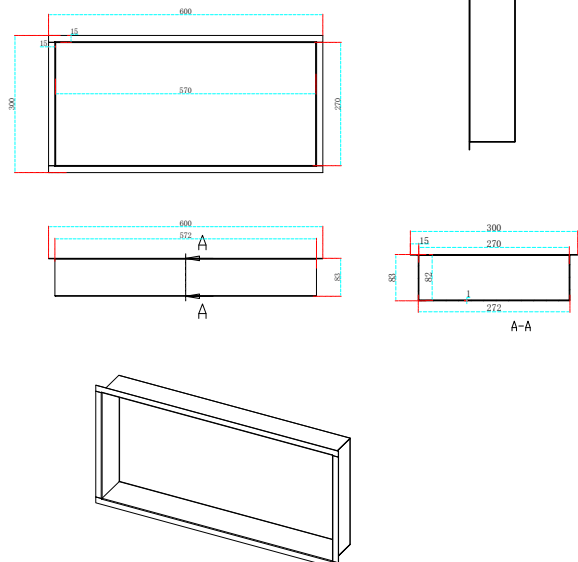

PRODUCT DATA SHEET

Shower Niche 600x300 Gun Metal

Product Code: SN-6X3-GUN

SCUDO
BEAUTIFUL BATHROOMS

0330 124 7290

sales@scudo.co.uk - www.scudo.co.uk

Scudo is the trading name of Harrison Bathrooms Ltd. Whilst we endeavour to ensure that the product information is accurate we accept no liability for any information given. All images are for illustration purposes only. Product images and specification are subject to change. Measurements are in millimetres and are nominal.

Product Name	SN-6X3-GUN
Product Description	Shower Niche 600x300 Gun Metal
Product Transportation	
Barcode	5060991254287
Country of origin	China
Commodity code	7324900090
Product Measurements	
Product Weight (KG)	3.2
Product Width (mm)	600
Product Height (mm)	300
Product Depth (mm)	83
Primary Packed Measurements	
Packaged Weight	3.5
Packed Length	330
Packed Width	630
Packed Height	110

General Information	
Construction Material	304 Stainless Steel 1mm + PVD
Installation type	Wall Mounted
Colour / Finish	Gun Metal

Dimensions (Measurements in mm)

LIFETIME GUARANTEE

We are confident in our products and we want our customer to be, we proudly give a lifetime guarantee on our taps and showers, further details can be found on our website.