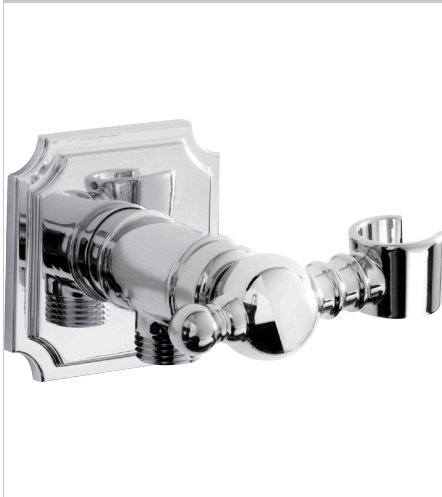

TD WOSQHH04 C

Accessories Traditional Wall Outlet Handset Holder Bracket with Square Bevelled Plate Chrome

Specification

Main Construction Material:	Brass, Zinc Alloy
Connection Inlet:	15mm Compression
Connection Outlet:	G 1/2"
Contemporary or Traditional:	Traditional
Finish Colour:	Chrome
Isolation Included:	No
Left or Right Handed:	Both

Features:

- Unique outlet designed with Bristan's Wall Mount technology
- Chrome plated to BS EN 248:2002

Dimensions (measurements in mm)

For more products, visit our website:
<http://www.bristan.com>

TECHNICAL
DATA
SHEET