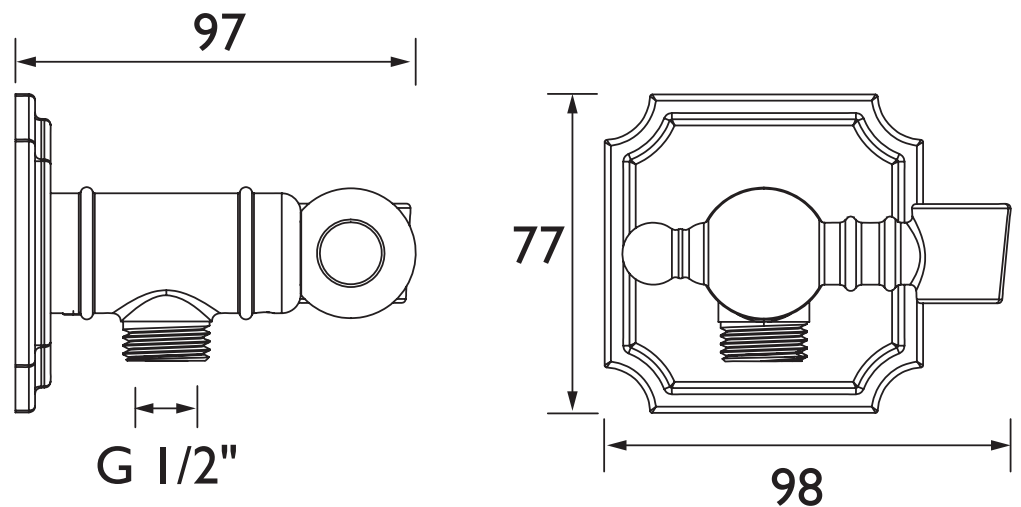

TD WOSQHH04 C

Accessories Traditional Wall Outlet Handset Holder Bracket with Square Bevelled Plate Chrome

Specification

Main Construction Material:	Brass, Zinc Alloy
Connection Inlet:	15mm Compression
Connection Outlet:	G 1/2"
Contemporary or Traditional:	Traditional
Finish Colour:	Chrome
Isolation Included:	No
Left or Right Handed:	Both

Features:

- Unique outlet designed with Bristan's Wall Mount technology
- Chrome plated to BS EN 248:2002

Dimensions (measurements in mm)

For more products, visit our website:
<http://www.bristan.com>

TECHNICAL
DATA
SHEET